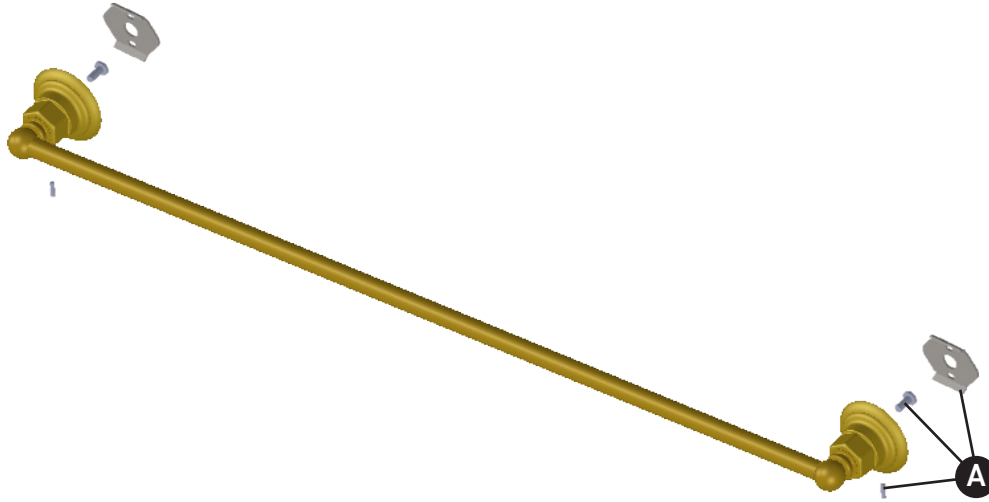

PEDIR POR NÚMERO DE REFERENCIA

PIEZAS ILUSTRADAS

ROT1/30
Toallero de 30"

ID	Referencia del kit	Acabado
A	IBBCISHRDWR	N/A

*Acabado determinado por el sufijo

Acabado	Descripción
APC	Cromo pulido
IB	Latón italiana
PN	Níquel pulido
STN	Níquel satinado
TCB	Latón toscano
ULB	Latón sin lacar

Para garantía o información adicional, comuníquese con:

U.S.A.
houseofrohl.com/support
1-800-777-9762

QUEBEC / MARITIMOS / CANADA OCCIDENTAL
houseofrohl.ca/support
1-866-473-8442

ONTARIO
houseofrohl.ca/support
1-800-287-5354

Riobel

PERRIN & ROWE
LONDON

victoria ⊕ albert®

ROHL