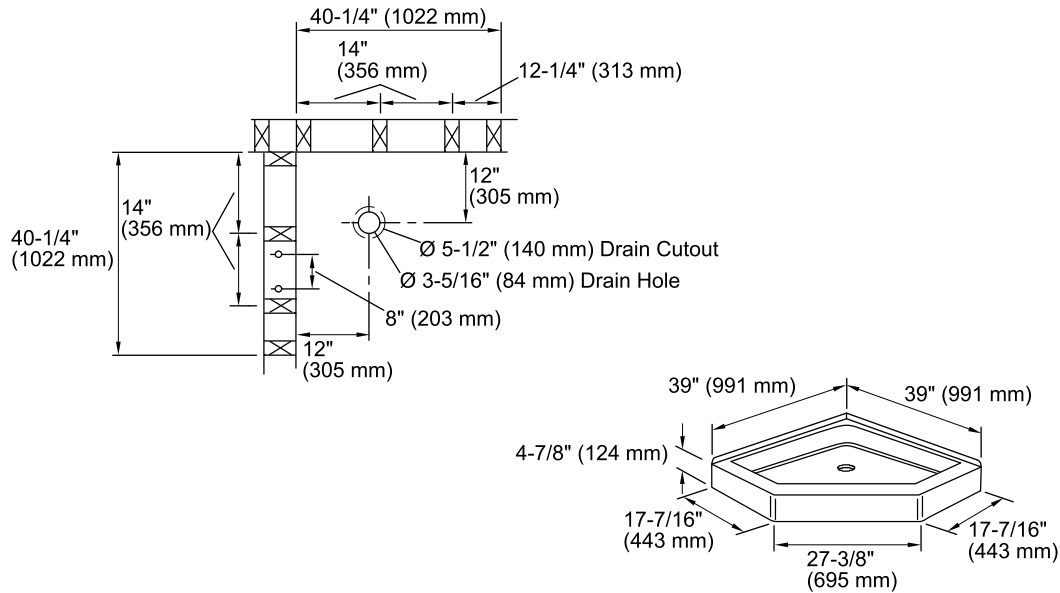

## 39" Neo-Angle Shower Base

#### Features

- Center drain.
- Durable high-gloss finish.
- 39" (991 mm) x 39" (991 mm) x 4-7/8" (124 mm) base finished dimensions.

For the most current Specification Sheet, go to [www.sterlingplumbing.com](http://www.sterlingplumbing.com).

9-26-2016 04:20

**Technical Information**

All product dimensions are nominal.

Installation: Corner

Drain location: Center

Minimum flat for door: 3" (76 mm)

**Notes**

Install this product according to the installation instructions.

Measure your actual product for roughing-in details.