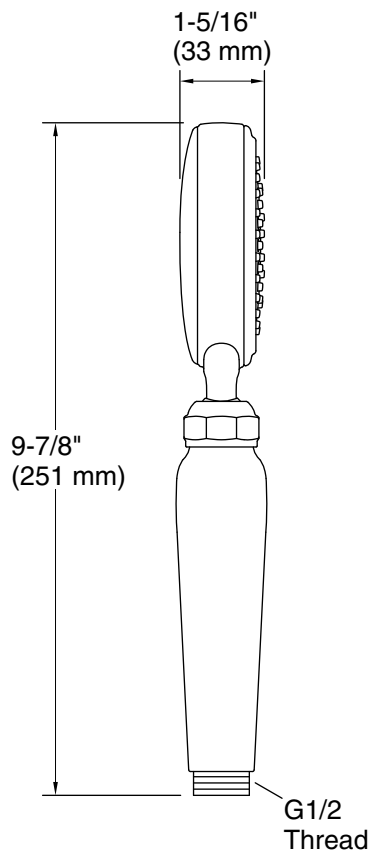

Features

- Air-induction technology maximizes the air/water mix for a powerful, even flow.
- Optimized sprayface with 48 nozzles delivers a more focused coverage.
- Ergonomic sprayhead pivots to allow precise adjustment for targeted hydromassage.
- MasterClean™ sprayface features an easy-to-clean surface that withstands mineral buildup.
- 1.75 gpm (6.6 lpm) maximum flow rate.
- Requires K-8593 or K-9514 shower hose (sold separately).
- Coordinates with other products in the Artifacts collection.

Required Products/Accessories

- K-8593 72" Shower Hose
- K-9514 60" Shower Hose

Recommended Products/Accessories

- K-23723 Faucet cleaner

Codes/Standards

- ASME A112.18.1/CSA B125.1
- DOE - Energy Policy Act 1992
- EPA WaterSense®
- California Energy Commission (CEC)

Technical Information

All product dimensions are nominal.

Handshower:

Rated maximum flow:	1.75 gal/min (6.6 l/min)
Pressure:	45 psi (3.1 bar)

Notes

Install this product according to the installation instructions.