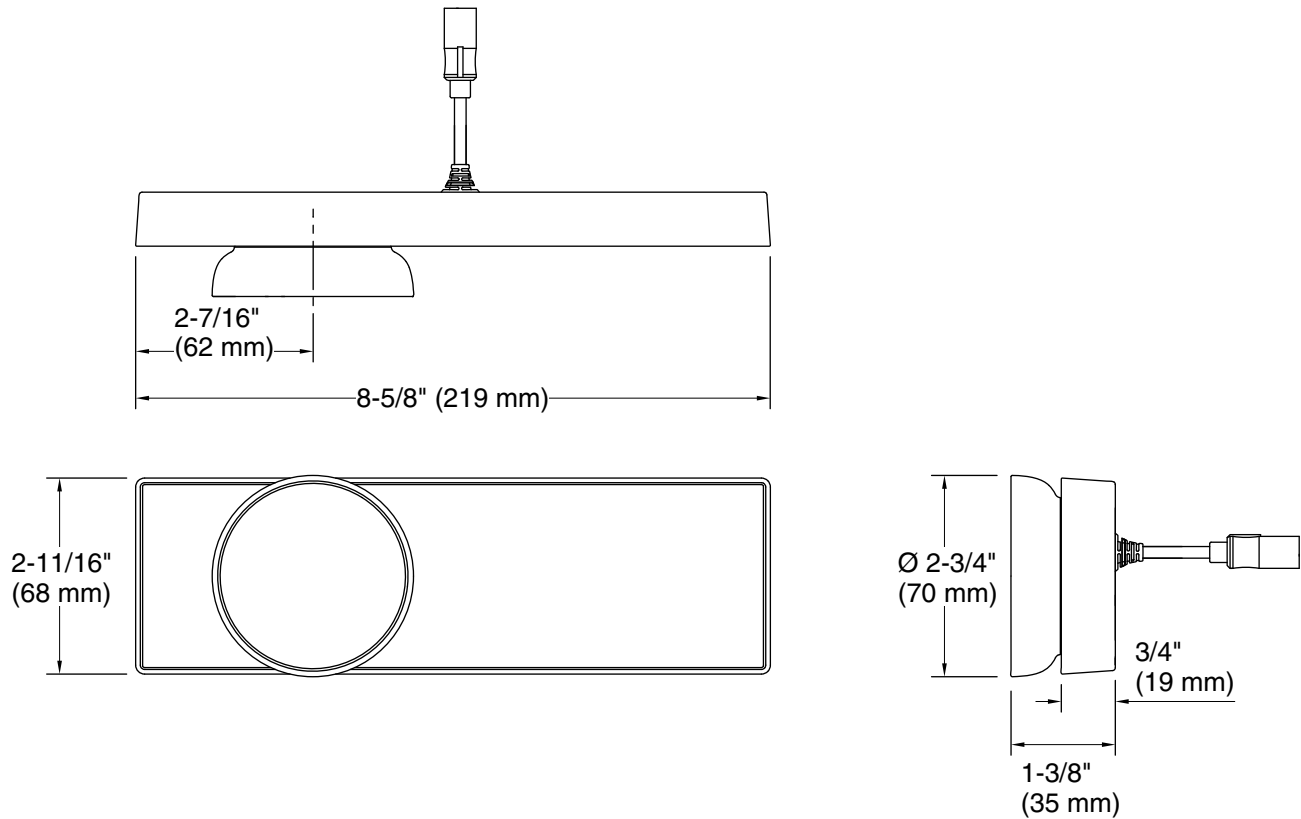

Technical Information

All product dimensions are nominal.

Drain included: No

Cable length: Data, 32 ft (9.8 m)

Max. Ambient temp: 120°F (48.9°C)

Notes

Install this product according to the installation instructions.