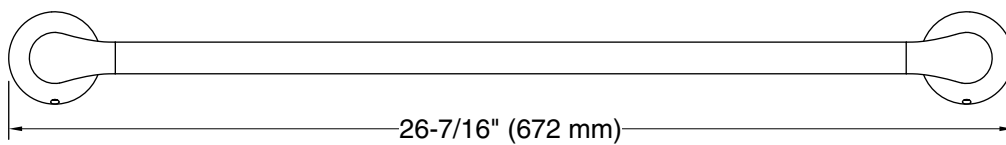

Features

- 24" (610 mm) bar
- Coordinates with other products in the Simplicite collection

Material

- Premium metal construction for durability and reliability
- KOHLER finishes resist corrosion and tarnishing

Technical Information

All product dimensions are nominal.

Material: Zinc

Notes

Install this product according to the installation instructions.