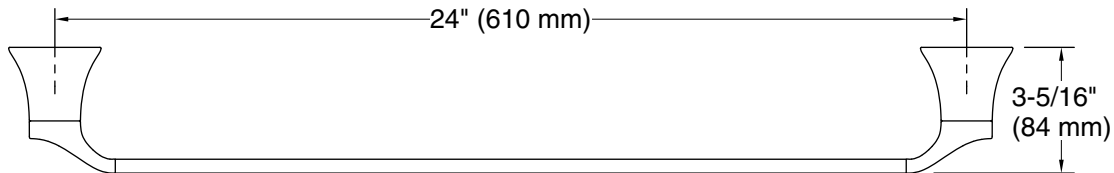

Features

- 24" (610 mm) bar
- Coordinates with other products in the Simplicite collection

Material

- Premium metal construction for durability and reliability
- KOHLER finishes resist corrosion and tarnishing

Technical Information

All product dimensions are nominal.

Material: Zinc

Notes

Install this product according to the installation instructions.