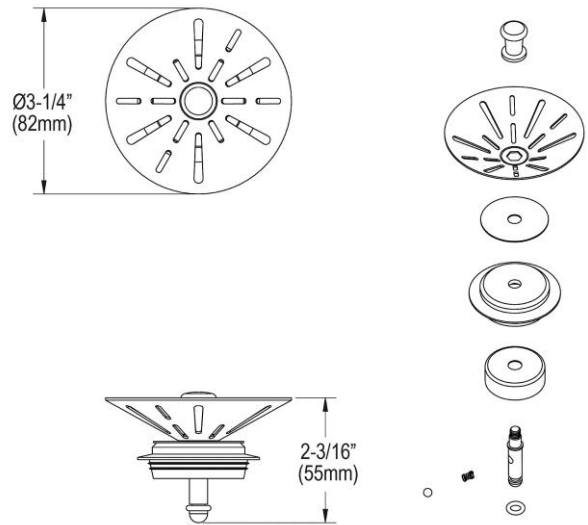

PART: _____ QTY: _____
PROJECT: _____
CONTACT: _____
DATE: _____
NOTES: _____
APPROVAL: _____

In keeping with our policy of continuing product improvement, Elkay reserves the right to change product specifications without notice. Please visit elkay.com for the most current version of Elkay product specification sheets. This specification describes an Elkay product with design, quality, and functional benefits to the user. When making a comparison of other producers' offerings, be certain these features are not overlooked.