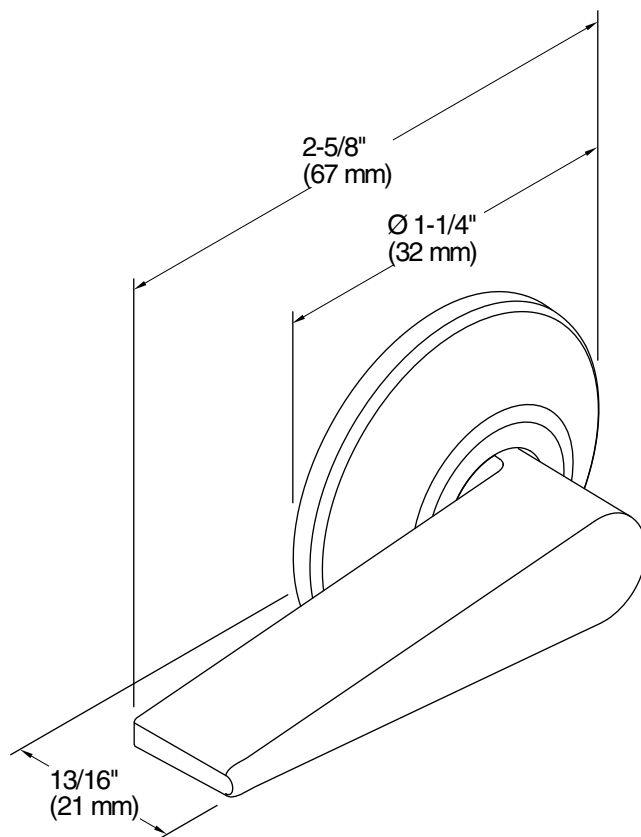

San Souci™
Trip Lever for K-5172
K-9171-L

Features

- Left-hand trip lever
- For use with the K-5172 San Souci toilet

Material

- Premium metal construction for durability and reliability
- KOHLER finishes resist corrosion and tarnishing

Technical Information

All product dimensions are nominal.

Material: Zinc, Stainless Steel