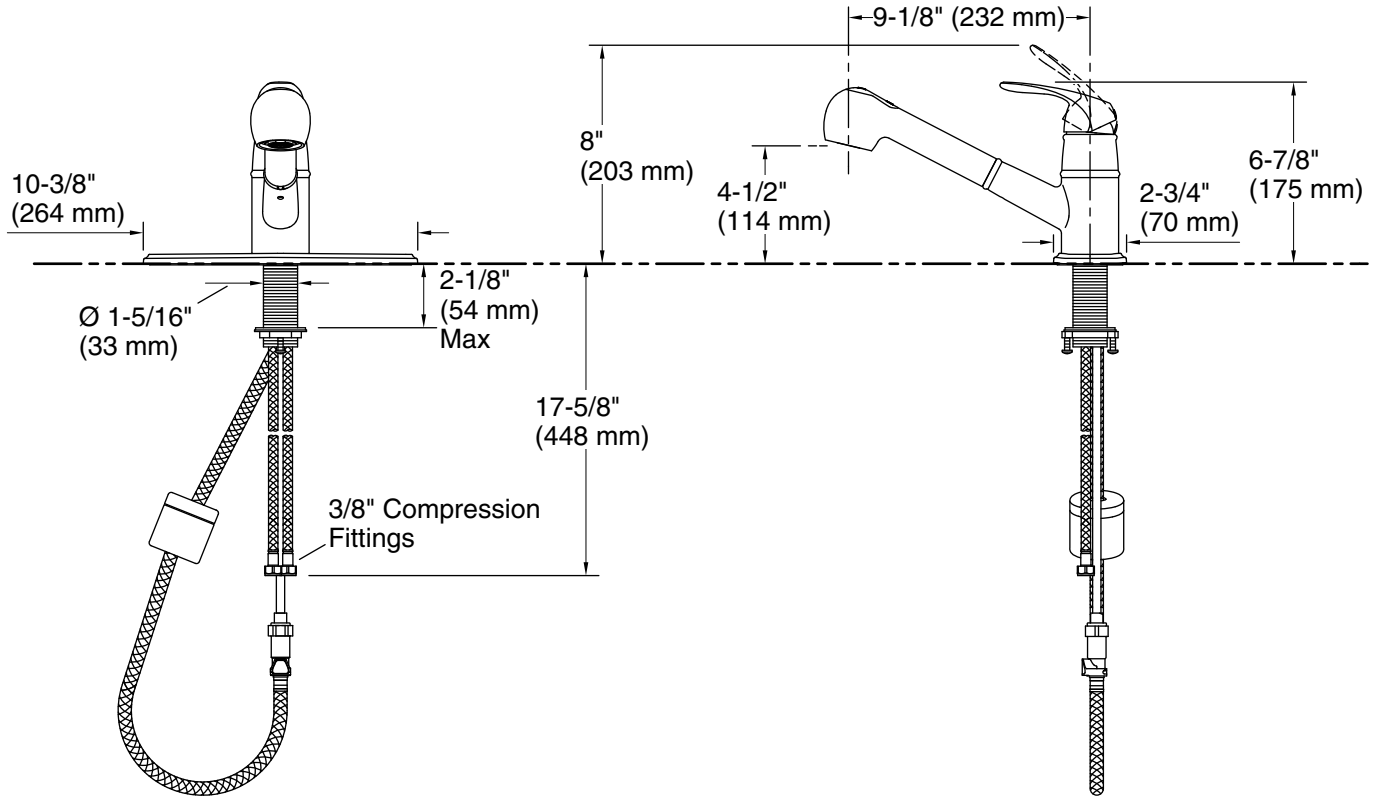

**Adapters, Rough-in and Extension Kits**

1327990                      Range: 2-1/2" (64 mm) -  
4-5/8" (117 mm)

**ADA    CSA B651**

**Codes/Standards**

ASME A112.18.1/CSA B125.1  
NSF/ANSI/CAN 61  
NSF/ANSI/CAN 372  
All applicable US Federal and State material regulations  
DOE - Energy Policy Act 1992  
California Energy Commission (CEC)  
ADA  
ICC/ANSI A117.1  
CSA B651  
IAPMO Certification

2-25-2024 22:16 - US

**Technical Information**

All product dimensions are nominal.

**Spout:**

Spout reach: 9-1/8" (232 mm)

**Notes**

Install this product according to the installation instructions.

ADA complaint for faucet handles only.