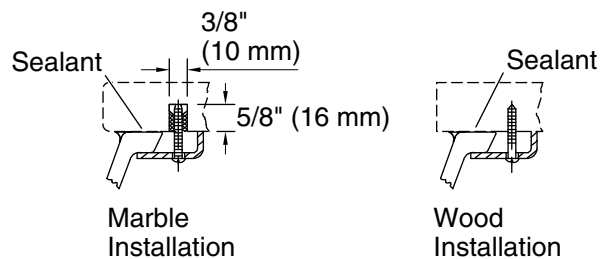

Features

- Rectangular basin with curved bottom.
- Overflow drain.
- No faucet holes; requires wall-or counter-mount faucet.
- 52047 clamp assembly.

Material

- Vitreous china.

Installation

- Undermount.

Recommended Products/Accessories

Technical Information

All product dimensions are nominal.

Installation:	Under-mount
Bowl area:	Length: 18-5/8" (473 mm) Width: 12-1/4" (311 mm) Water depth: 4-5/8" (117 mm)
Drain hole:	1-3/4" (44 mm)
Template:	1053195-7, required, not included