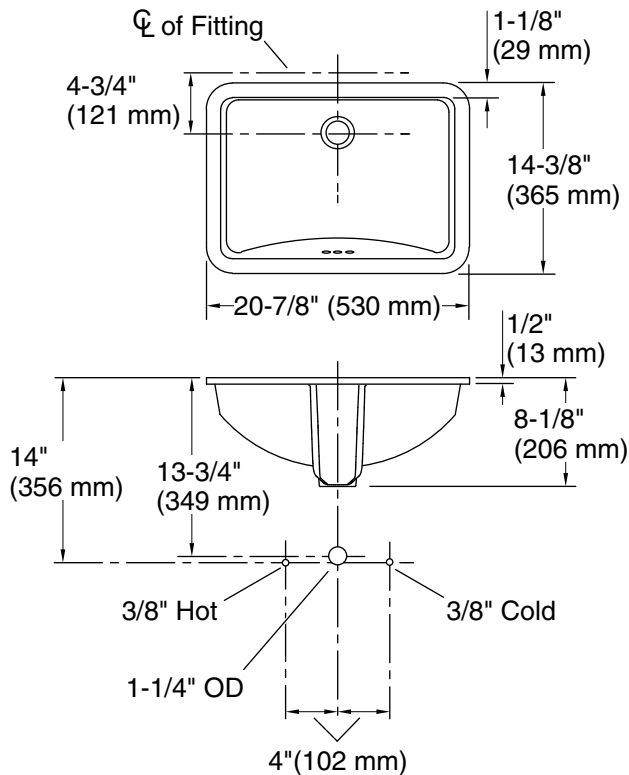

Features

- Rectangular basin with curved bottom.
- Overflow drain.
- No faucet holes; requires wall-or counter-mount faucet.
- 52047 clamp assembly.

Material

- Vitreous china.

Installation

- Undermount.

Recommended Products/Accessories

Technical Information

All product dimensions are nominal.

Installation:	Under-mount
Bowl area:	Length: 18-5/8" (473 mm) Width: 12-1/4" (311 mm) Water depth: 4-5/8" (117 mm)
Drain hole:	1-3/4" (44 mm)
Template:	1053195-7, required, not included

Notes

Install this product according to the installation instructions.

The product diagram is based on the K-8998 adjustable P-trap with 1" (25 mm) of tailpiece exposed.

NOTICE: Countertop manufacturer or cutter must use the current product template available at www.kohler.com, or by calling 1-800-4KOHLER. Kohler Co. is not responsible for cutout errors when the incorrect cutout template is used.