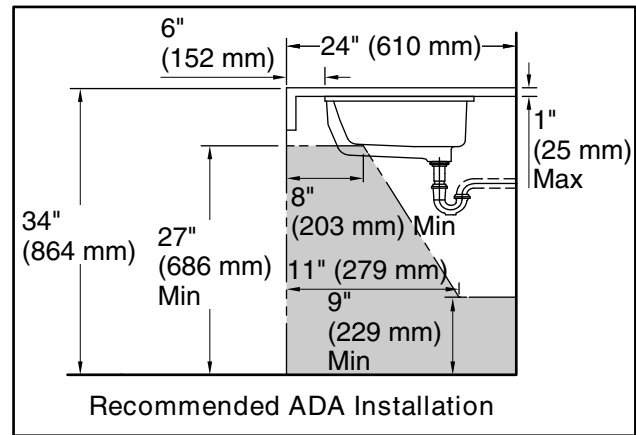

Features

- Rectangular basin with curved bottom.
- Overflow drain.
- No faucet holes; requires wall-or counter-mount faucet.
- 52047 clamp assembly.

Material

- Vitreous china.

Installation

- Undermount.

Recommended Products/Accessories

K-8998 P-Trap
K-23726 Drain treatment
K-23725 Cast iron cleaner

Included Components

Additional Components:
1193643 Basin clamps

ADA

Codes/Standards

ASME A112.19.2/CSA B45.1
ADA
ICC/ANSI A117.1

KOHLER® One-Year Limited Warranty

Technical Information

All product dimensions are nominal.

Installation:	Under-mount
Bowl area:	Length: 18-5/8" (473 mm) Width: 12-1/4" (311 mm) Water depth: 4-5/8" (117 mm)
Drain hole:	1-3/4" (44 mm)
Template:	1053195-7, required, not included