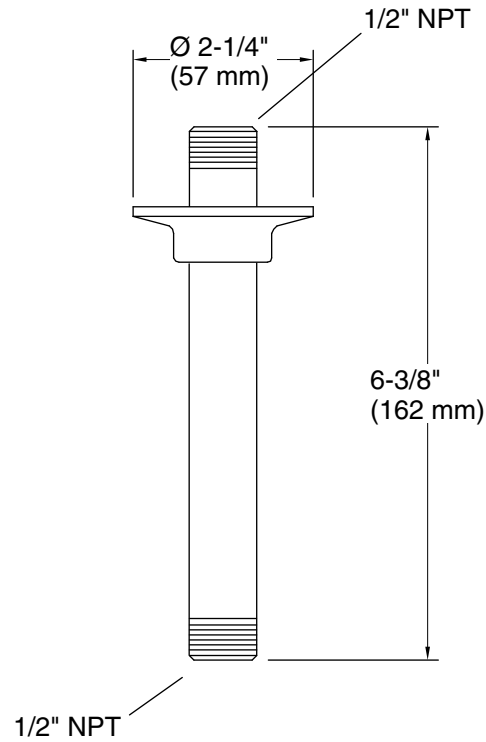

KOHLER® Faucets 6" ceiling-mount single-function rainhead arm & flange **K-7394**

Features

- ½" NPT connection.
- For use with overhead rainheads.
- 6" (152 mm) shower arm.

Material

- Brass.
- KOHLER finishes resist corrosion and tarnishing.

THE BOLD LOOK
OF **KOHLER**®

KOHLER Faucets 6" ceiling-mount single-function rainhead arm & flange
K-7394

Technical Information

All product dimensions are nominal.

Notes

Install this product according to the installation instructions.