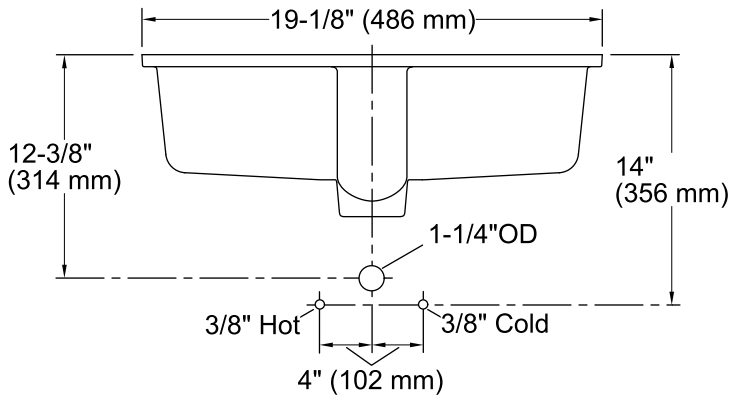

Features

- Vitreous china.
- Under-mount.
- Oval basin with contemporary design.
- With overflow.
- No faucet holes; requires wall- or counter-mount faucet.
- 17" (432 mm) x 14" (356 mm)

Recommended Accessories

K- 8998 P-Trap

Components

Additional included component/s: Basin clamp accessory.

ADA

Codes/Standards

ASME A112.19.2/CSA B45.1

ADA

ICC/ANSI A117.1

Technical Information

All product dimensions are nominal.

Bowl configuration:	Single
Installation:	Under-mount
Bowl area (Only)	Length: 17" (432 mm) Width: 14" (356 mm) Water depth: 3-1/8" (79 mm)
Drain hole:	1-3/4" (44 mm)
Template:	Under-mount, 1151011-7, required, not included