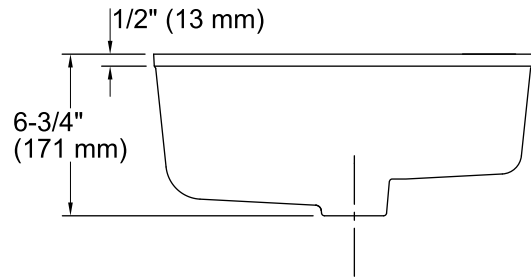

Features

- Vitreous china.
- Under-mount.
- Oval basin with contemporary design.
- With overflow.
- No faucet holes; requires wall- or counter-mount faucet.
- 17" (432 mm) x 14" (356 mm)

Recommended Accessories

K- 8998 P-Trap

Components

Additional included component/s: Basin clamp accessory.

ADA

Codes/Standards

ASME A112.19.2/CSA B45.1

ADA

ICC/ANSI A117.1

Technical Information

All product dimensions are nominal.

Bowl configuration:	Single
Installation:	Under-mount
Bowl area (Only)	Length: 17" (432 mm) Width: 14" (356 mm) Water depth: 3-1/8" (79 mm)
Drain hole:	1-3/4" (44 mm)
Template:	Under-mount, 1151011-7, required, not included