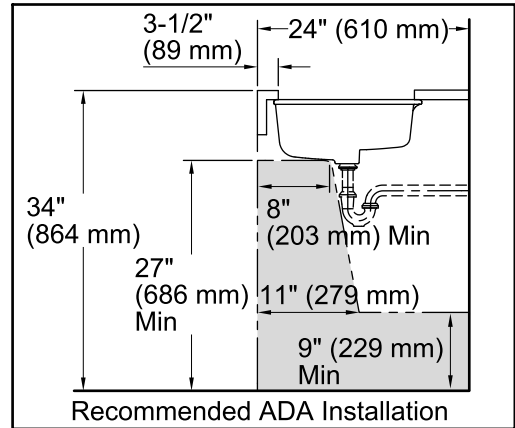

Features

- Vitreous china.
- Under-mount.
- Oval basin with contemporary design.
- With overflow.
- No faucet holes; requires wall- or counter-mount faucet.
- 17" (432 mm) x 14" (356 mm)

Recommended Accessories

K- 8998 P-Trap

Components

Additional included component/s: Basin clamp accessory.

ADA

Codes/Standards

ASME A112.19.2/CSA B45.1

ADA

ICC/ANSI A117.1

Technical Information

All product dimensions are nominal.

Bowl configuration:	Single
Installation:	Under-mount
Bowl area (Only)	Length: 17" (432 mm) Width: 14" (356 mm) Water depth: 3-1/8" (79 mm)
Drain hole:	1-3/4" (44 mm)
Template:	Under-mount, 1151011-7, required, not included