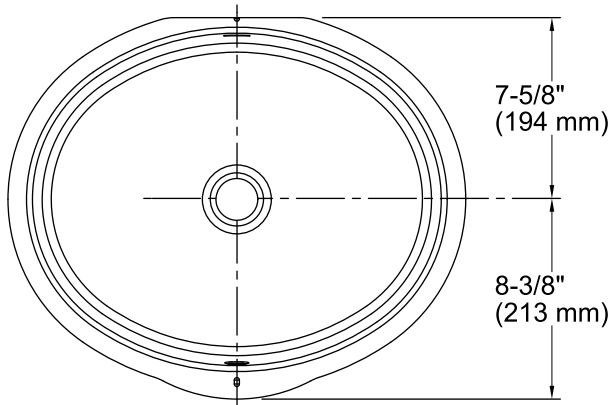

Features

- Vitreous china.
- Under-mount.
- Oval basin with contemporary design.
- With overflow.
- No faucet holes; requires wall- or counter-mount faucet.
- 17" (432 mm) x 14" (356 mm)

Recommended Accessories

K- 8998 P-Trap

Components

Additional included component/s: Basin clamp accessory.

ADA

Codes/Standards

ASME A112.19.2/CSA B45.1

ADA

ICC/ANSI A117.1

Technical Information

All product dimensions are nominal.

Bowl configuration:	Single
Installation:	Under-mount
Bowl area (Only)	Length: 17" (432 mm) Width: 14" (356 mm) Water depth: 3-1/8" (79 mm)
Drain hole:	1-3/4" (44 mm)
Template:	Under-mount, 1151011-7, required, not included