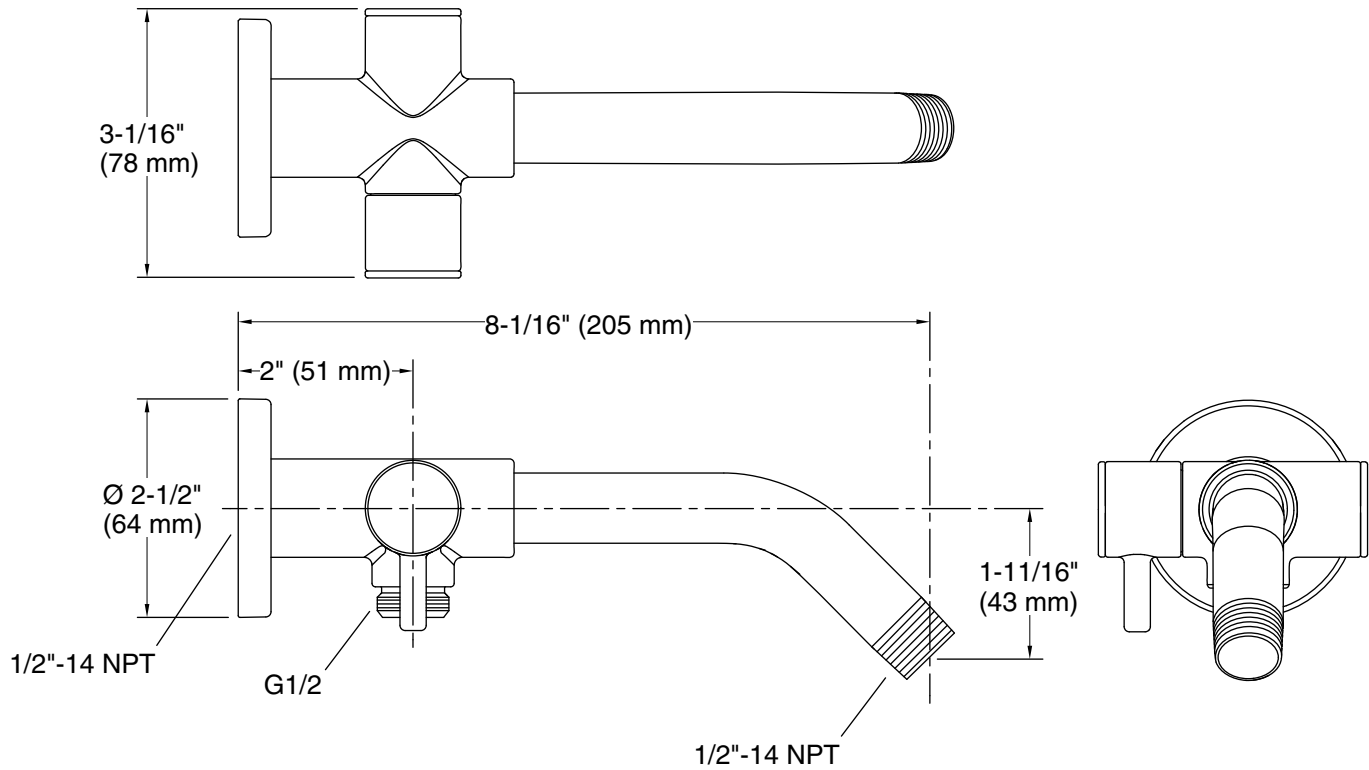

Features

- Diverter switches water between showerhead and handshower
- 1/2" NPT connection
- For use with KOHLER showerheads and handshowers (sold separately)

Material

- Premium metal construction for durability and reliability
- KOHLER finishes resist corrosion and tarnishing

Technical Information

All product dimensions are nominal.

Drain included: No

Notes

Install this product according to the installation guide.