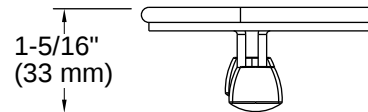

Installation Notes

Install this product according to the installation instructions.