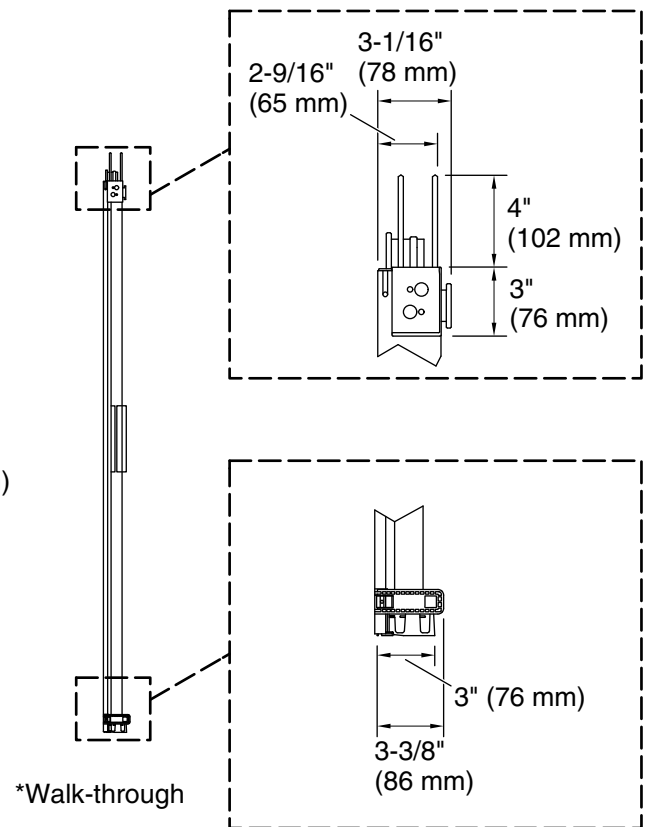

### Material

- Frameless, 1/4" (6 mm) thick Crystal Clear tempered glass

### Technical Information

All product dimensions are nominal.

Installation type: For shower base installation

Base-To-Wall 1/2" (13 mm)

Radius – Max:

Glass coating: CleanCoat™

### Notes

Install this product according to the installation guide.

If replacing a shower door, the narrow wall jamb design of this door may not cover the existing shower door holes.

The vertical opening should be a minimum of 76-1/2" (1943 mm) to allow for installation clearance.