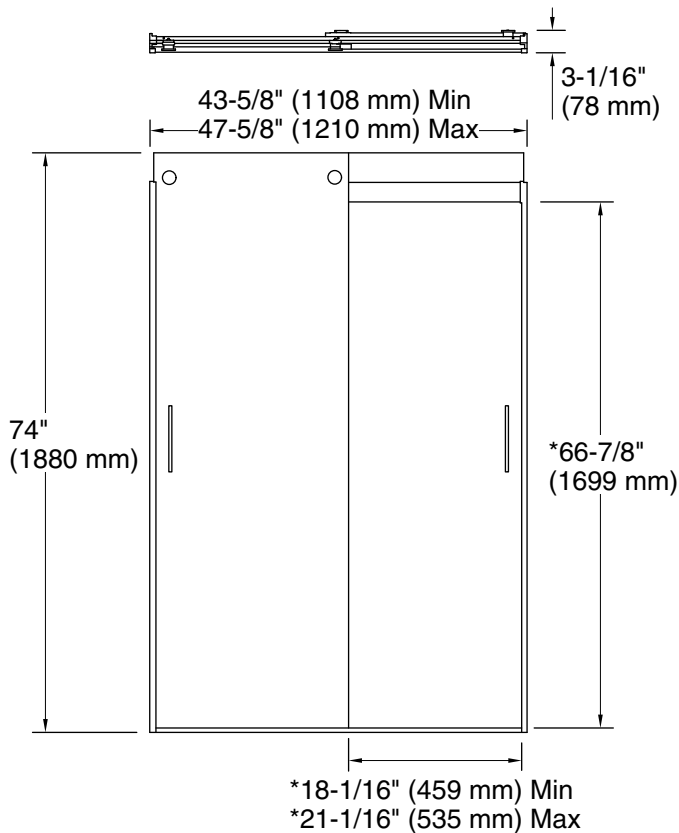

### Material

- Frameless, 1/4" (6 mm) thick Crystal Clear tempered glass

### Technical Information

All product dimensions are nominal.

Installation type: For shower base installation

Base-To-Wall 1/2" (13 mm)

Radius – Max:

Glass coating: CleanCoat™

### Notes

Install this product according to the installation guide.

If replacing a shower door, the narrow wall jamb design of this door may not cover the existing shower door holes.

The vertical opening should be a minimum of 76-1/2" (1943 mm) to allow for installation clearance.