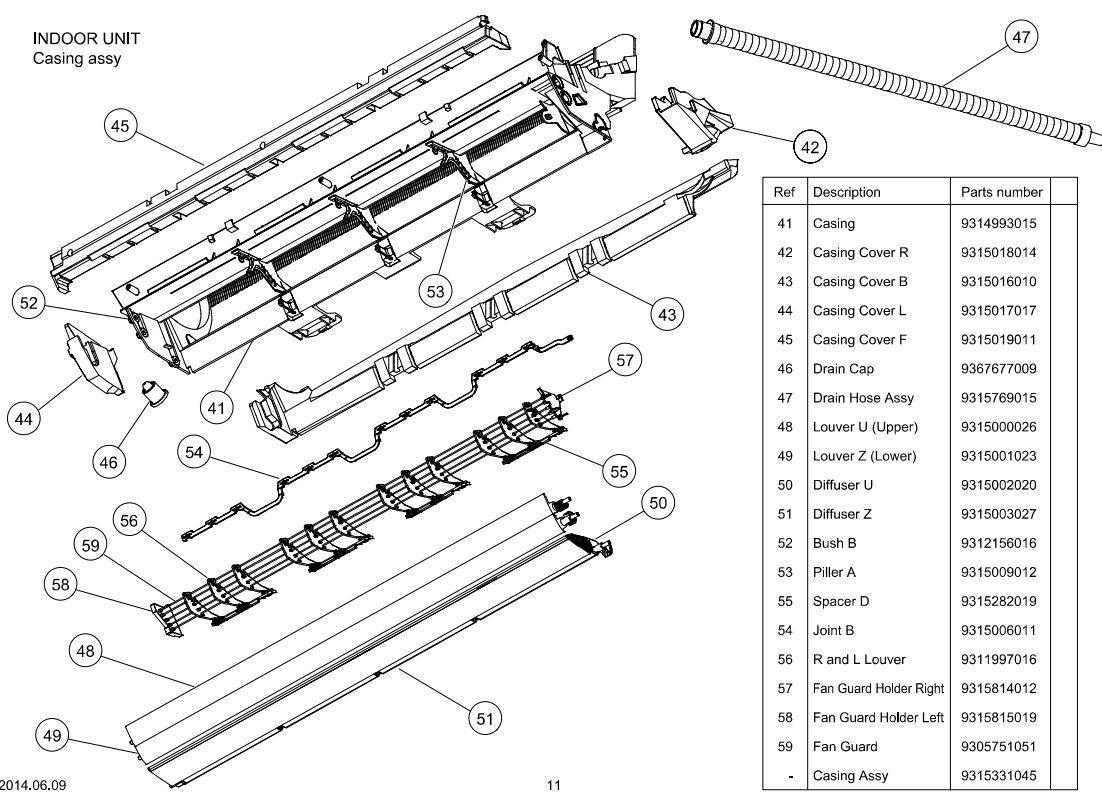

PARTS
INDOOR UNIT

Ref	Description	Parts number
1	Remote Control	9379219013
2	Remote Control Holder	9305642045
3	Bracket Panel	9315023018
4	Air Clean Filter Assy	9315212016
5	Front Panel	9314991080
6	Intake Grille Assy	9315336163
7	Air Filter	9315014023
8	Receiver Window	9315010018
9	Grille Clamber	9306755010
10	Wire Clamber	9315015013
11	Screw Cap	9309002074
12	Room Thermistor Holder	9315252012

INDOOR UNIT

Ref	Description	Parts number
21	Control Box Cover	9314997020
22	Control Box	9314996023
23	Main PCB (ASU18)	9708540382
23	Main PCB (ASU24)	9708540399
24	Terminal	9900447014
25	Display Case	9314999024
26	Indicator PCB	9707210057
27	Motor Clamper	9315012012
28	Fan Motor Assy	9602784004
29	Crossflow Fan Assy	9315024015
30	Bearing C Assy	9306628017

INDOOR UNIT

Ref	Description	Parts number
31	Motor Case	9314998027
32	Bush B	9312156016
33	Gear A	9309994003
34	Link Holder	9315007018
35	Link A	9315008015
36	Joint A	9315005014
37	Motor Step (Red)	9900384029
38	Motor Step (Green)	9900384036
39	Motor Step (Blue)	9900139063

INDOOR UNIT
Casing assy

Ref	Description	Parts number
41	Casing	9314993015
42	Casing Cover R	9315018014
43	Casing Cover B	9315016010
44	Casing Cover L	9315017017
45	Casing Cover F	9315019011
46	Drain Cap	9367677009
47	Drain Hose Assy	9315769015
48	Louver U (Upper)	9315000026
49	Louver Z (Lower)	9315001023
50	Diffuser U	9315002020
51	Diffuser Z	9315003027
52	Bush B	9312156016
53	Pillar A	9315009012
55	Spacer D	9315282019
54	Joint B	9315006011
56	R and L Louver	9311997016
57	Fan Guard Holder Right	9315814012
58	Fan Guard Holder Left	9315815019
59	Fan Guard	9305751051
-	Casing Assy	9315331045