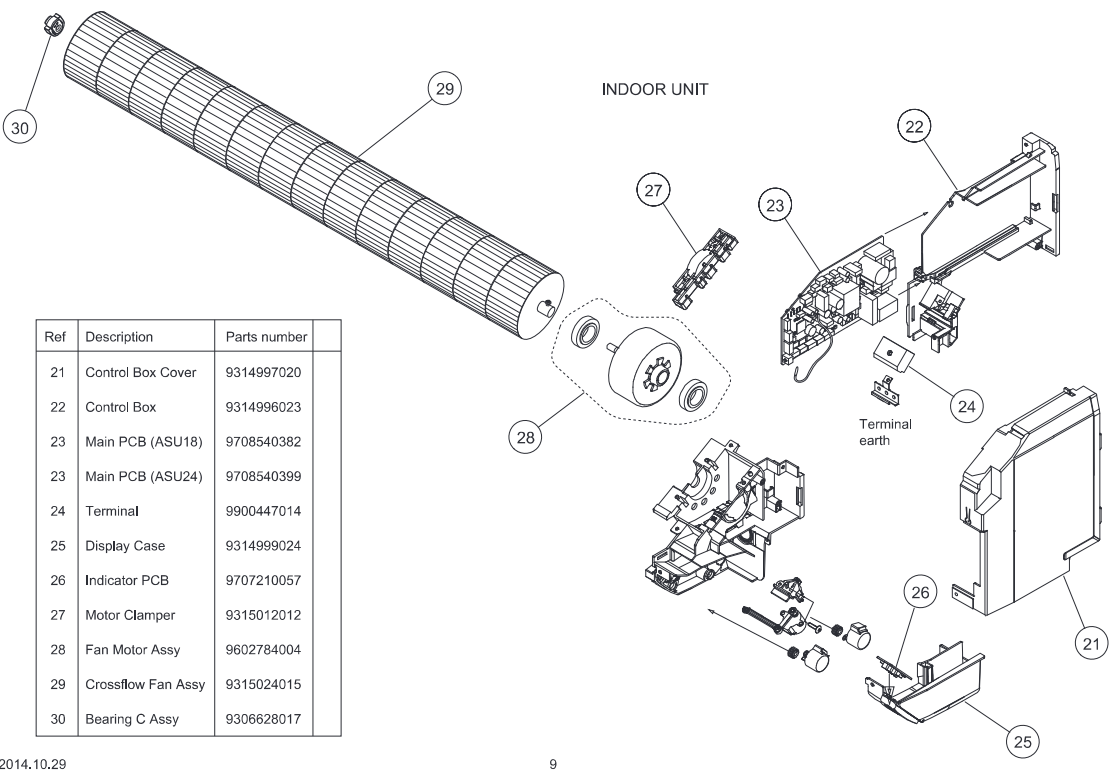

PARTS
INDOOR UNIT

Ref	Description	Parts number
1	Remote Control	9379219013
2	Remote Control Holder	9305642045
3	Bracket Panel	9315023018
4	Air Clean Filter Assy	9315212016
5	Front Panel	9314991080
6	Intake Grille Assy	9315336163
7	Air Filter	9315014023
8	Receiver Window	9315010018
9	Grille Clamber	9306755010
10	Wire Clamber	9315015013
11	Screw Cap	9309002074
12	Room Thermistor Holder	9315252012

INDOOR UNIT

Ref	Description	Parts number
21	Control Box Cover	9314997020
22	Control Box	9314996023
23	Main PCB (ASU18)	9708540382
23	Main PCB (ASU24)	9708540399
24	Terminal	9900447014
25	Display Case	9314999024
26	Indicator PCB	9707210057
27	Motor Clamper	9315012012
28	Fan Motor Assy	9602784004
29	Crossflow Fan Assy	9315024015
30	Bearing C Assy	9306628017

INDOOR UNIT

Ref	Description	Parts number
31	Motor Case	9314998027
32	Bush B	9312156016
33	Gear A	9309994003
34	Link Holder	9315007018
35	Link A	9315008015
36	Joint A	9315005014
37	Motor Step (Red)	9900384029
38	Motor Step (Green)	9900384036
39	Motor Step (Blue)	9900139063