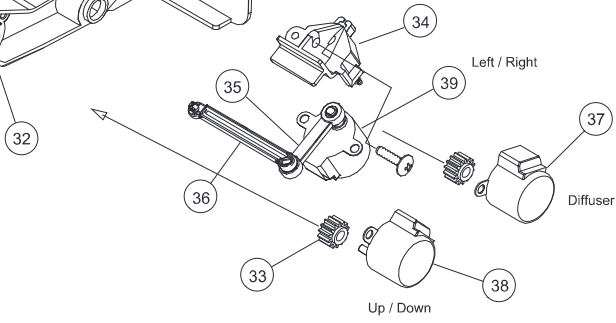

PARTS
INDOOR UNIT

Ref	Description	Parts number
1	Remote Control	9379219013
2	Remote Control Holder	9305642045
3	Bracket Panel	9315023018
4	Air Clean Filter Assy	9315212016
5	Front Panel	9314991080
6	Intake Grille Assy	9315336163
7	Air Filter	9315014023
8	Receiver Window	9315010018
9	Grille Clamber	9306755010
10	Wire Clamber	9315015013
11	Screw Cap	9309002074
12	Room Thermistor Holder	9315252012

INDOOR UNIT

Ref	Description	Parts number
21	Control Box Cover	9314997020
22	Control Box	9314996023
23	Main PCB (ASU18)	9708540382
23	Main PCB (ASU24)	9708540399
24	Terminal	9900447014
25	Display Case	9314999024
26	Indicator PCB	9707210057
27	Motor Clamper	9315012012
28	Fan Motor Assy	9602784004
29	Crossflow Fan Assy	9315024015
30	Bearing C Assy	9306628017

INDOOR UNIT

Ref	Description	Parts number
31	Motor Case	9314998027
32	Bush B	9312156016
33	Gear A	9309994003
34	Link Holder	9315007018
35	Link A	9315008015
36	Joint A	9315005014
37	Motor Step (Red)	9900384029
38	Motor Step (Green)	9900384036
39	Motor Step (Blue)	9900139063