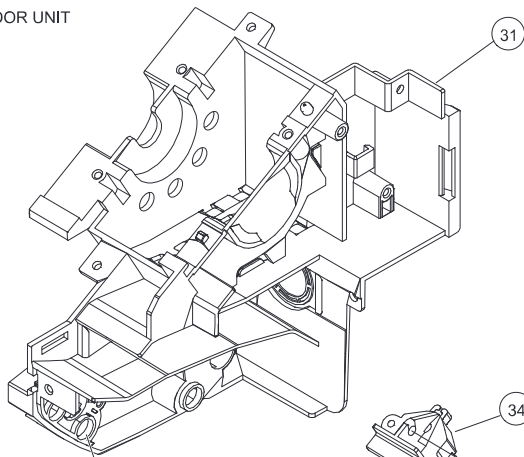

PARTS
INDOOR UNIT

Ref	Description	Parts number
1	Remote Control	9379219013
2	Remote Control Holder	9305642045
3	Bracket Panel	9315023018
4	Air Clean Filter Assy	9315212016
5	Front Panel	9314991080
6	Intake Grille Assy	9315336163
7	Air Filter	9315014023
8	Receiver Window	9315010018
9	Grille Clamber	9306755010
10	Wire Clamber	9315015013
11	Screw Cap	9309002074
12	Room Thermistor Holder	9315252012

INDOOR UNIT

Ref	Description	Parts number
21	Control Box Cover	9314997020
22	Control Box	9314996023
23	Main PCB (ASU18)	9708540382
23	Main PCB (ASU24)	9708540399
24	Terminal	9900447014
25	Display Case	9314999024
26	Indicator PCB	9707210057
27	Motor Clamper	9315012012
28	Fan Motor Assy	9602784004
29	Crossflow Fan Assy	9315024015
30	Bearing C Assy	9306628017

INDOOR UNIT

Ref	Description	Parts number
31	Motor Case	9314998027
32	Bush B	9312156016
33	Gear A	9309994003
34	Link Holder	9315007018
35	Link A	9315008015
36	Joint A	9315005014
37	Motor Step (Red)	9900384029
38	Motor Step (Green)	9900384036
39	Motor Step (Blue)	9900139063