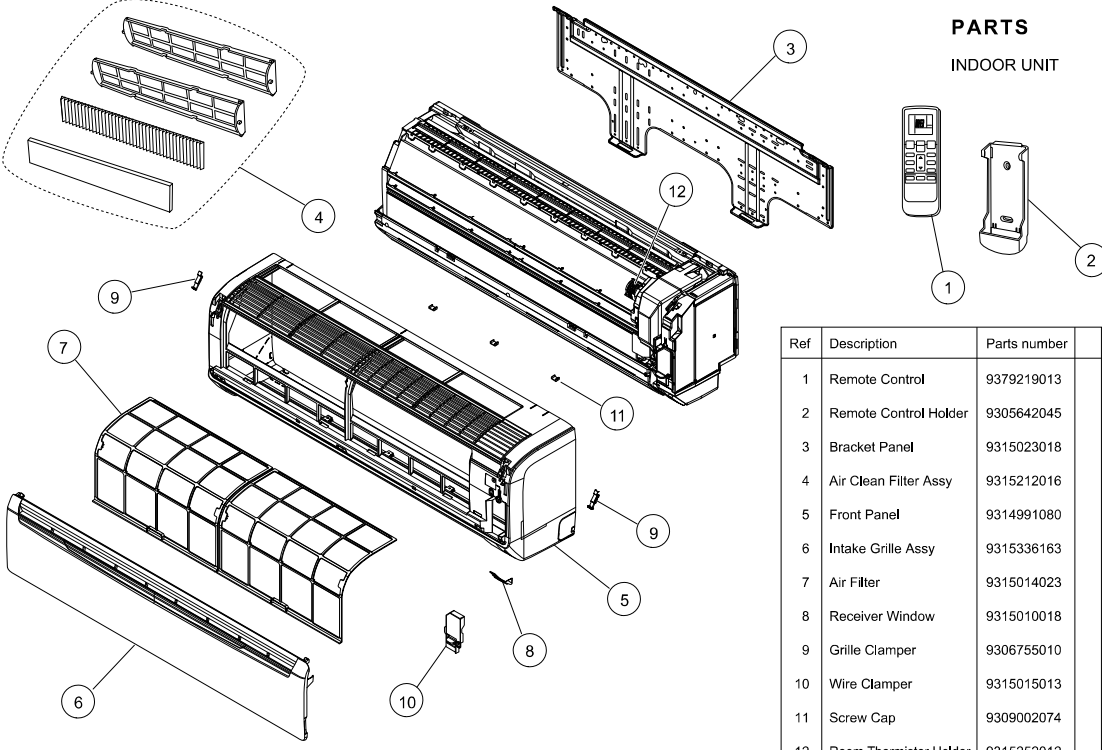

PARTS
INDOOR UNIT

Ref	Description	Parts number
1	Remote Control	9379219013
2	Remote Control Holder	9305642045
3	Bracket Panel	9315023018
4	Air Clean Filter Assy	9315212016
5	Front Panel	9314991080
6	Intake Grille Assy	9315336163
7	Air Filter	9315014023
8	Receiver Window	9315010018
9	Grille Clamber	9306755010
10	Wire Clamber	9315015013
11	Screw Cap	9309002074
12	Room Thermistor Holder	9315252012

INDOOR UNIT

Ref	Description	Parts number
21	Control Box Cover	9314997020
22	Control Box	9314996023
23	Main PCB (ASU18)	9708540382
23	Main PCB (ASU24)	9708540399
24	Terminal	9900447014
25	Display Case	9314999024
26	Indicator PCB	9707210057
27	Motor Clamper	9315012012
28	Fan Motor Assy	9602784004
29	Crossflow Fan Assy	9315024015
30	Bearing C Assy	9306628017

INDOOR UNIT

Ref	Description	Parts number
31	Motor Case	9314998027
32	Bush B	9312156016
33	Gear A	9309994003
34	Link Holder	9315007018
35	Link A	9315008015
36	Joint A	9315005014
37	Motor Step (Red)	9900384029
38	Motor Step (Green)	9900384036
39	Motor Step (Blue)	9900139063