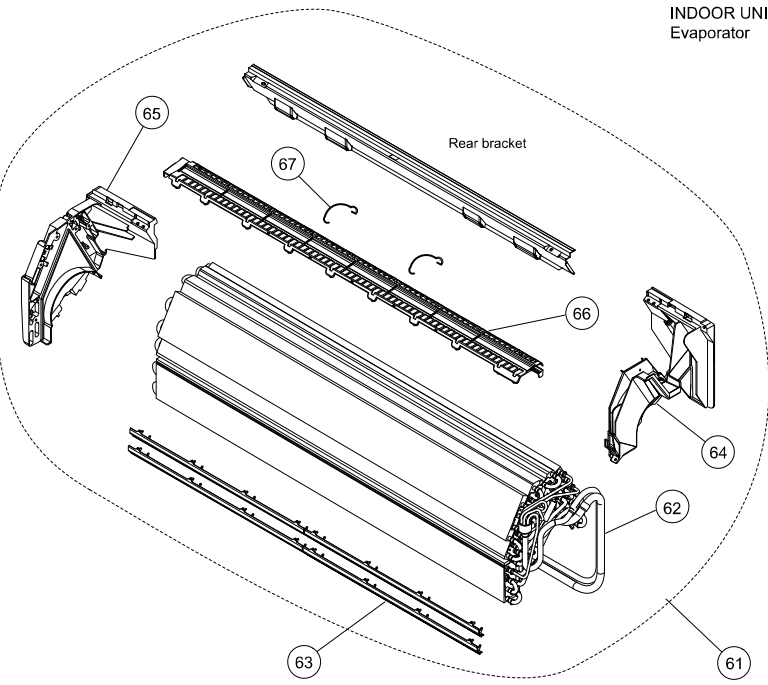

INDOOR UNIT
Evaporator

Ref	Description	Parts number
61	Evaporator Total Assy	9315338129
62	Connection Pipe Assy	9315355041
63	Water Seal	9315251015
64	Evaporator Holder R	9314994012
65	Evaporator Holder L	9314995019
66	Filter Guide	9315013019
67	Filter Guard	9315411013
68	Pipe Thermistor	9900551018