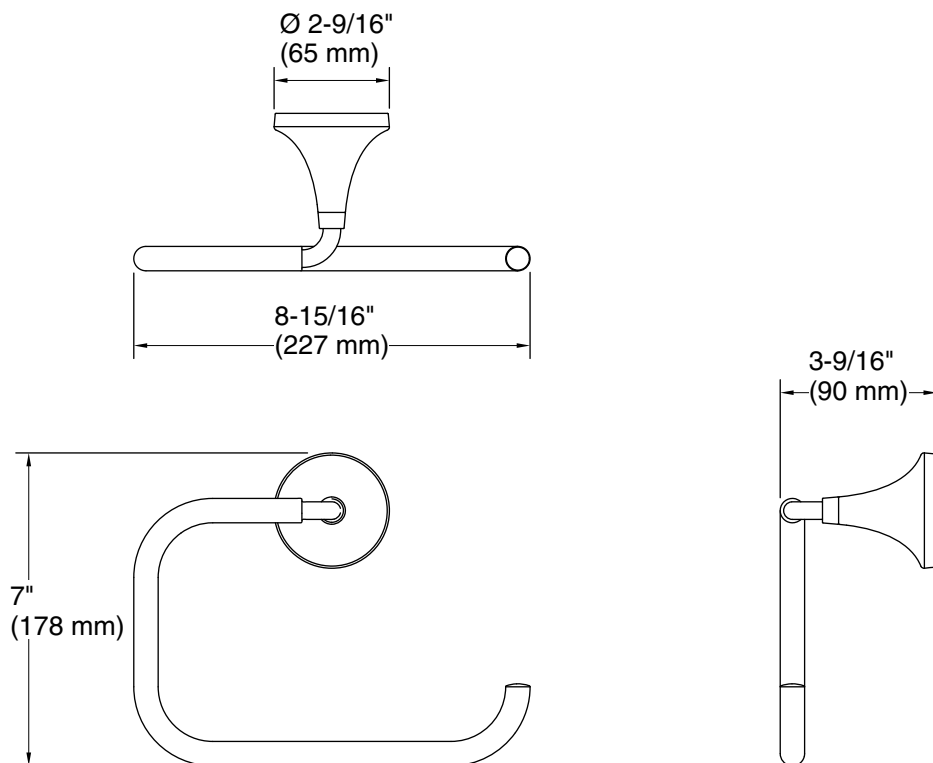

Features

- Coordinates with Tone faucets, accessories, and showering components to complete your bathroom

Material

- Premium metal construction for durability and reliability
- KOHLER finishes resist corrosion and tarnishing

Technical Information

All product dimensions are nominal.

Installation Type: Wall-mount

Material: Zinc

Notes

Install this product according to the installation instructions.