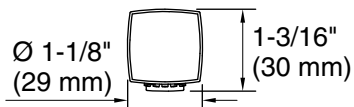

Technical Information

All product dimensions are nominal.

Drain included: No

Handshower:

Rated maximum flow: 1.75 gal/min (6.6 l/min)

Pressure: 80 psi (5.5 bar)

Notes

For use with automatic compensating valves rated at 1.5 gal/min (5.7 l/min) or less.

Install this product according to the installation instructions.

Plumbing codes may require that a vacuum breaker be installed in-line to handshowers.

Please consult local plumbing codes.

OBC compliant when installed to the specific requirements of these regulations.