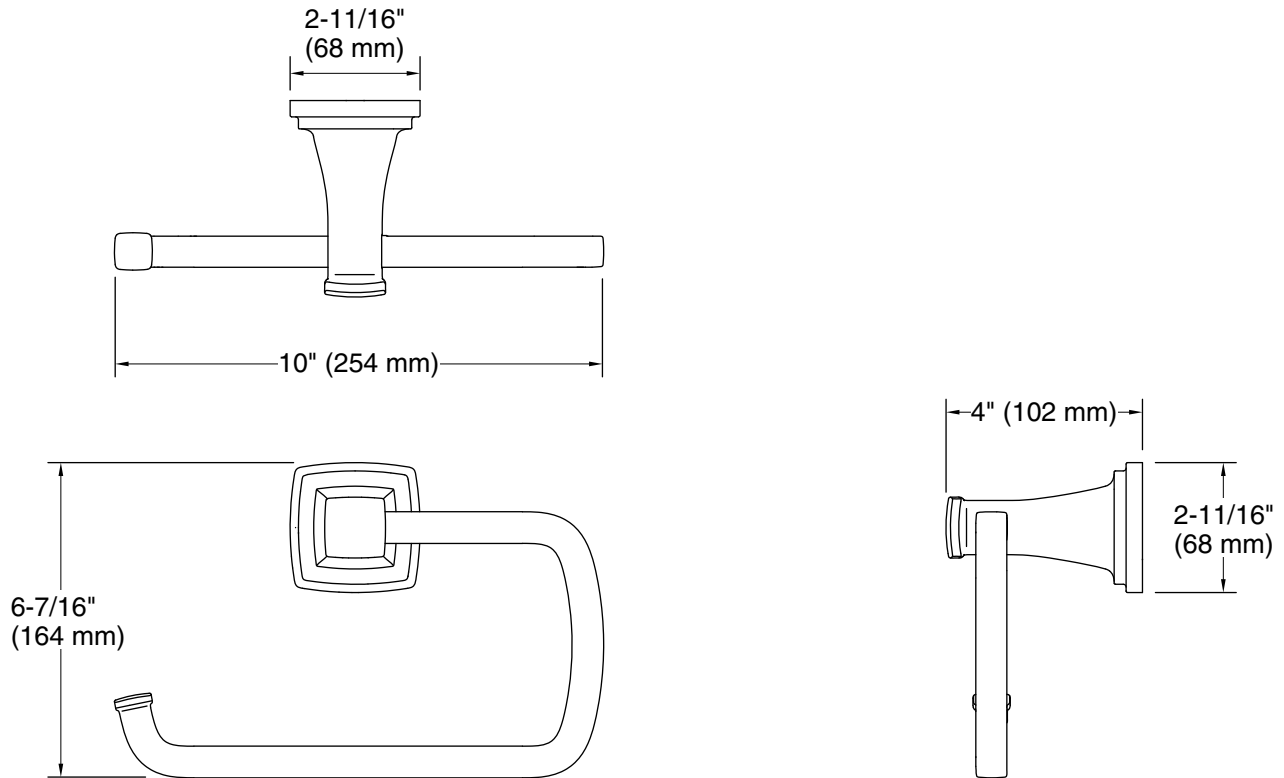

## Included Components

Additional Components:  
Mounting hardware

## Technical Information

All product dimensions are nominal.

Installation Type: Wall-mount

Material: Zinc