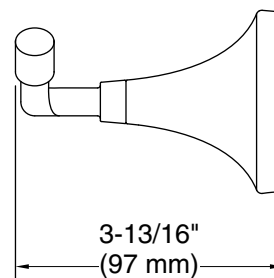

Features

- Robe hook provides convenient hanging storage of robes, towels, and other bath items.
- Coordinates with Tone faucets, accessories, and showering components to complete your bathroom.

Material

Technical Information

All product dimensions are nominal.

Installation Type: Wall-mount

Material: Zinc

Notes

Install this product according to the installation instructions.