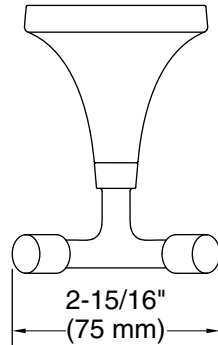

Features

- Robe hook provides convenient hanging storage of robes, towels, and other bath items.
- Coordinates with Tone faucets, accessories, and showering components to complete your bathroom.

Material

Technical Information

All product dimensions are nominal.

Installation Type: Wall-mount

Material: Zinc

Notes

Install this product according to the installation instructions.