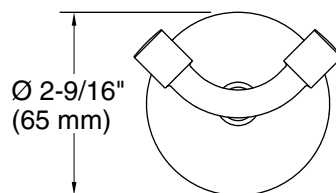

Technical Information

All product dimensions are nominal.

Installation Type: Wall-mount

Material: Zinc

Notes

Install this product according to the installation instructions.