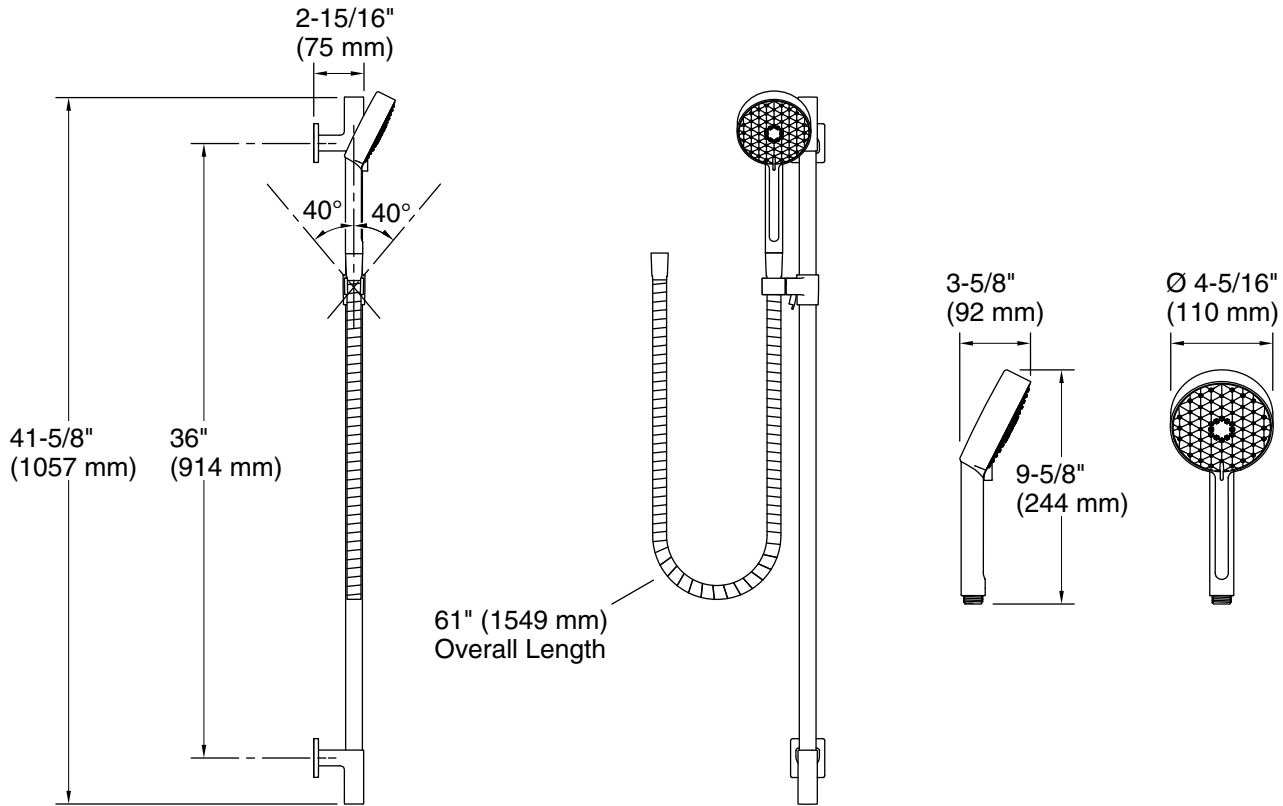

Technical Information

All product dimensions are nominal.

Spout:

Handshower rated max flow: 1.75 gal/min (6.6 l/min)

Notes

Install this product according to the installation instructions.

Plumbing codes require approved backflow prevention devices to be installed in-line to handshowers. Please consult with local plumbing officials.

Mount the slidebar to stud framing or install backing support. For tile or other solid finish surfaces: Predrill mounting holes through surface material only; do not drill into the stud. For drywall surface: No predrill is required.

ADA compliant when installed to the specific requirements of these regulations.