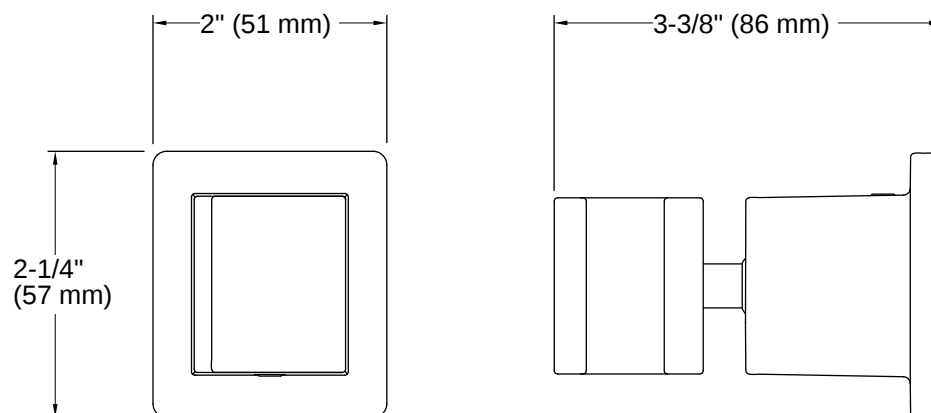

Installation

- Wall-mount

Installation Notes

Install this product according to the installation instructions.