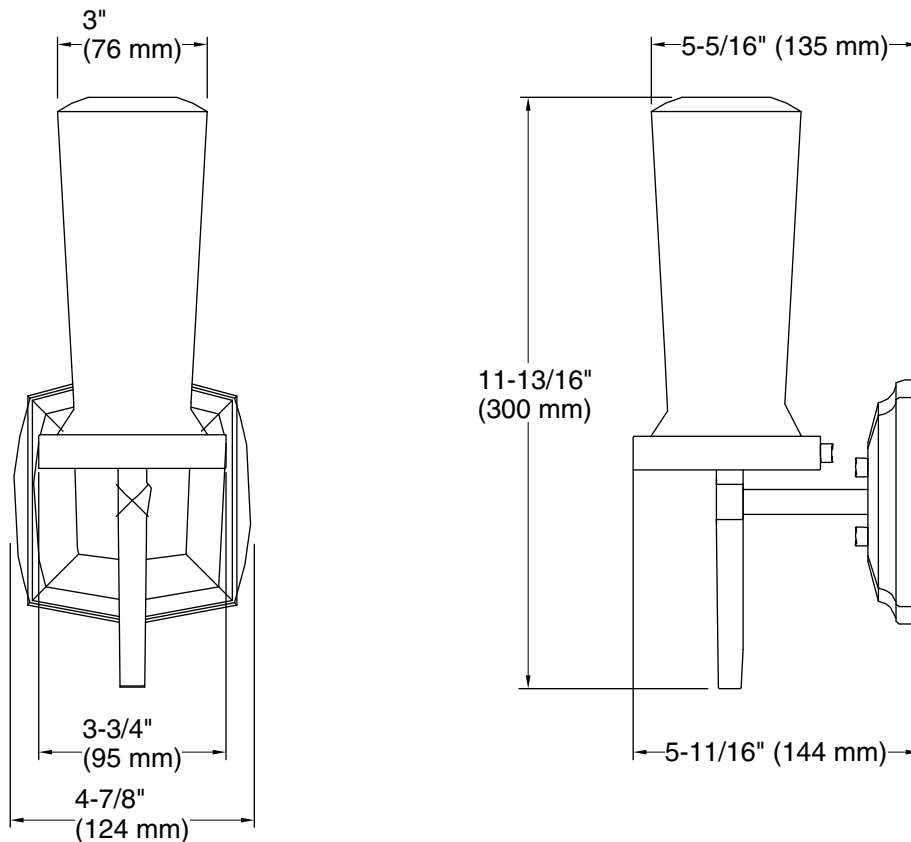

## Included Components

Additional Components:  
Mounting hardware

## Technical Information

All product dimensions are nominal.

Installation Type: Wall-mount

Material: Metal, Glass

Number of Lights: 1