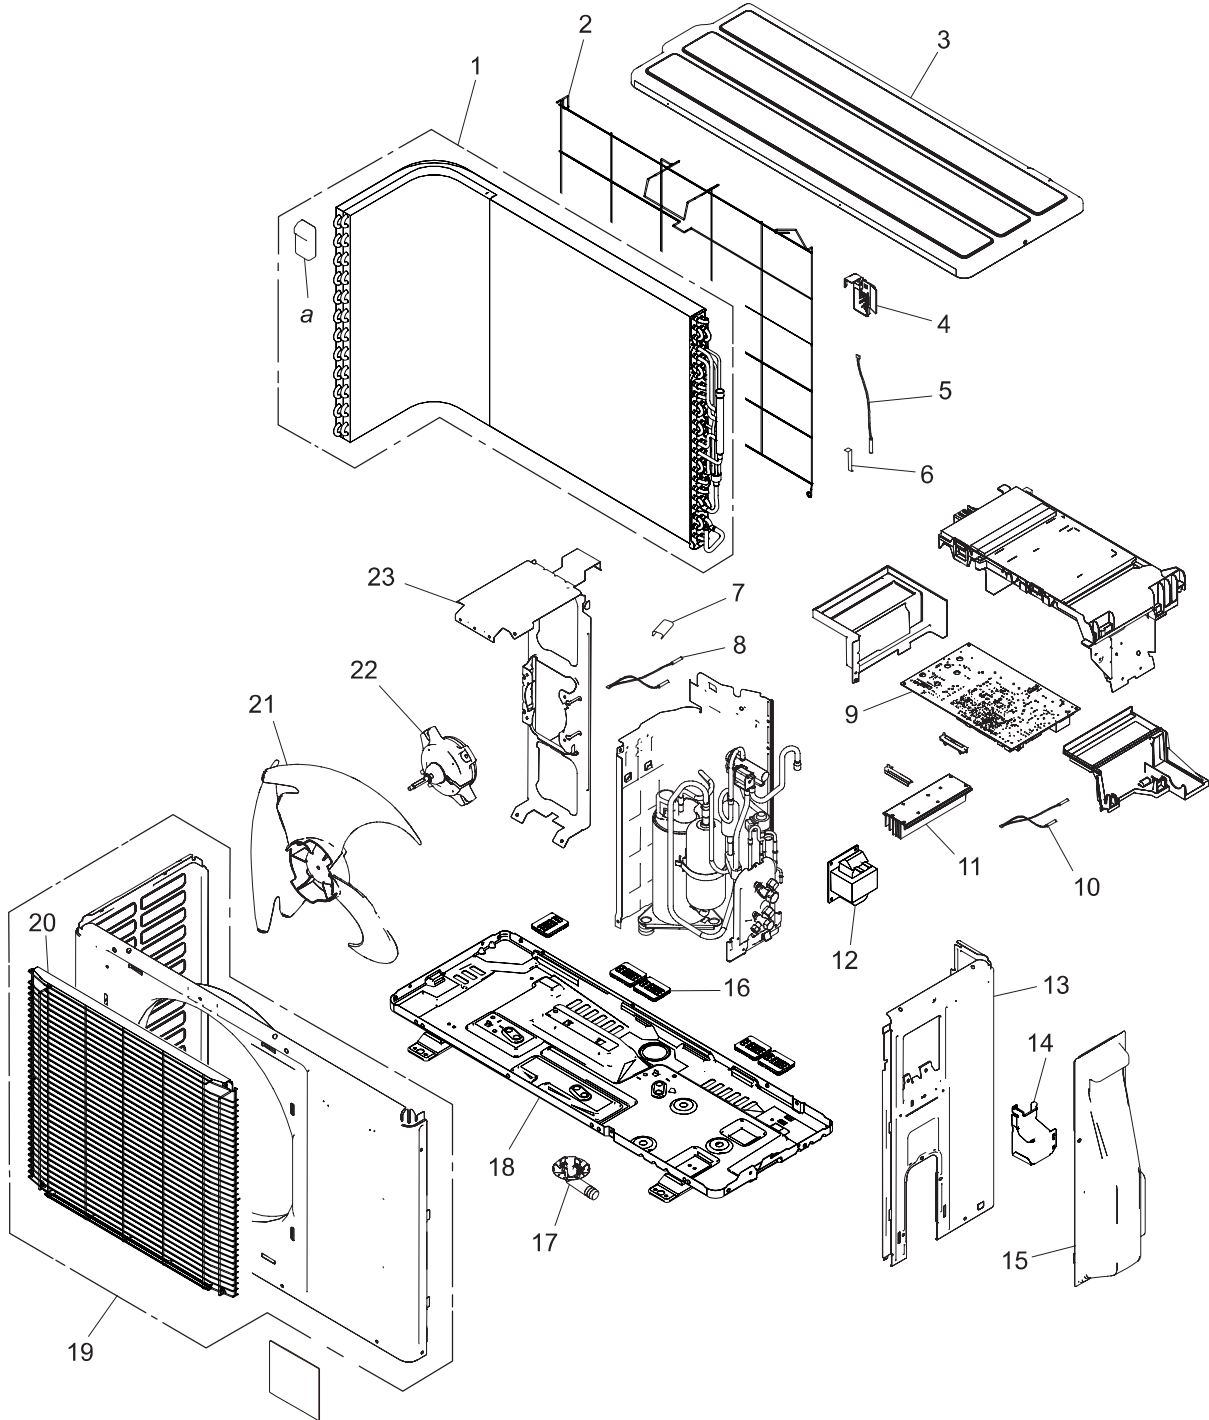

# 4. Outdoor unit parts list

### ■ Exterior parts and chassis

TECHNICAL DATA  
AND PARTS LIST

TECHNICAL DATA  
AND PARTS LIST

Item no.	Part no.	Part name	Service part
1	9323834132	Heat exchanger unit	◆
2	9377840004	Protective net	◆
3	9322556028	Top panel assy	◆
4	9322138002	Thermistor holder	◆
5	9900984014	Thermistor (Heat exchanger)	◆
6	313728262708	Thermistor spring A	◆
7	9300089012	Thermistor spring	◆
8	9900935047	Thermistor assy (Discharge temp.)	◆
9	9709688403	Main PCB	◆
10	9900565060	Thermistor (Outdoor temp.)	◆
11	9384912008	Heat sink	◆
12	9900583019	Reactor assy	◆
13	9322552259	Cabinet right assy	◆
14	9384268006	Conduit cover	◆
15	9322570055	Switch cover assy	◆
16	9383720000	Drain cap assy	◆
17	9322144003	Drain pipe	◆
18	9323550025	Base assy	◆
19	9322555199	Front panel assy	◆
20	9384265005	Fan guard	◆
21	9322136008	Propeller fan	◆
22	9603553005	DC fan motor	◆
23	9322553010	Motor bracket assy	◆
—	9711555007	Wire with terminal (Terminal—Earth)	◆
a	—	Hair pin cushion	—

# Compressor

TECHNICAL DATA  
AND PARTS LIST

TECHNICAL DATA  
AND PARTS LIST

Item no.	Part no.	Part name	Service part
50	9323825192	Compressor unit	◆
51	9322444011	4-way valve assy	◆
52	9970110160	Solenoid	◆
53	9970222016	Expansion valve coil	◆
54	9322463029	Pulse motor valve assy	◆
55	9322474001	2-way valve assy	◆
56	9322475008	3-way valve assy	◆
57	9324024006	S-insulator B	◆
58	9322536020	S-insulator F	◆
59	9322537003	S-insulator H	◆
60	9323045002	S-insulator V	◆
<i>a</i>	—	Valve bracket	—
<i>b</i>	—	Muffler	—