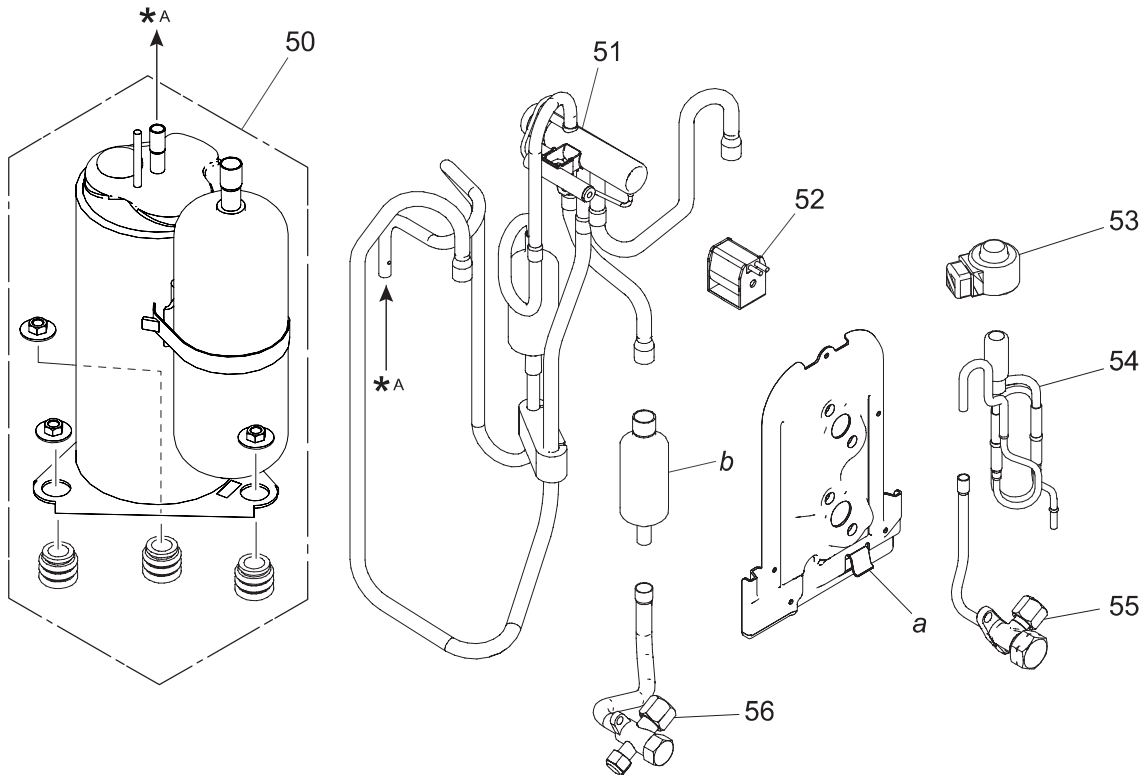

### ■ Exterior parts and chassis

TECHNICAL DATA  
AND PARTS LIST

TECHNICAL DATA  
AND PARTS LIST

Item no.	Part no.	Part name	Service part
1	9323834132	Heat exchanger unit	◆
2	9377840004	Protective net	◆
3	9322556028	Top panel assy	◆
4	9322138002	Thermistor holder	◆
5	9900984014	Thermistor (Heat exchanger)	◆
6	313728262708	Thermistor spring A	◆
7	9300089012	Thermistor spring	◆
8	9900935047	Thermistor assy (Discharge temp.)	◆
9	9709688403	Main PCB	◆
10	9900565060	Thermistor (Outdoor temp.)	◆
11	9384912008	Heat sink	◆
12	9900583019	Reactor assy	◆
13	9322552259	Cabinet right assy	◆
14	9384268006	Conduit cover	◆
15	9322570055	Switch cover assy	◆
16	9383720000	Drain cap assy	◆
17	9322144003	Drain pipe	◆
18	9323550025	Base assy	◆
19	9322555199	Front panel assy	◆
20	9384265005	Fan guard	◆
21	9322136008	Propeller fan	◆
22	9603553005	DC fan motor	◆
23	9322553010	Motor bracket assy	◆
—	9711555007	Wire with terminal (Terminal—Earth)	◆
a	—	Hair pin cushion	—

# Compressor

TECHNICAL DATA  
AND PARTS LIST

TECHNICAL DATA  
AND PARTS LIST

Item no.	Part no.	Part name	Service part
50	9323825192	Compressor unit	◆
51	9322444011	4-way valve assy	◆
52	9970110160	Solenoid	◆
53	9970222016	Expansion valve coil	◆
54	9322463029	Pulse motor valve assy	◆
55	9322474001	2-way valve assy	◆
56	9322475008	3-way valve assy	◆
57	9324024006	S-insulator B	◆
58	9322536020	S-insulator F	◆
59	9322537003	S-insulator H	◆
60	9323045002	S-insulator V	◆
<i>a</i>	—	Valve bracket	—
<i>b</i>	—	Muffler	—