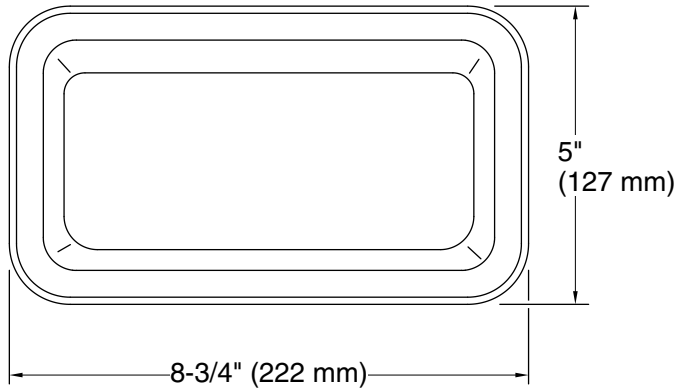

Features

- For use with Strive and Billings workstation kitchen sinks
- Set includes three individual prep bowls
- 8-3/4" x 16-5/16" (222 x 414 mm)
- Dishwasher-safe

Material

- Polypropylene

Recommended Products/Accessories

Color	Code	Description
	1LG	Cloud White
	1DK	Stone Grey

Technical Information

All product dimensions are nominal.

Material: Plastic

Notes

Install this product according to the installation instructions.