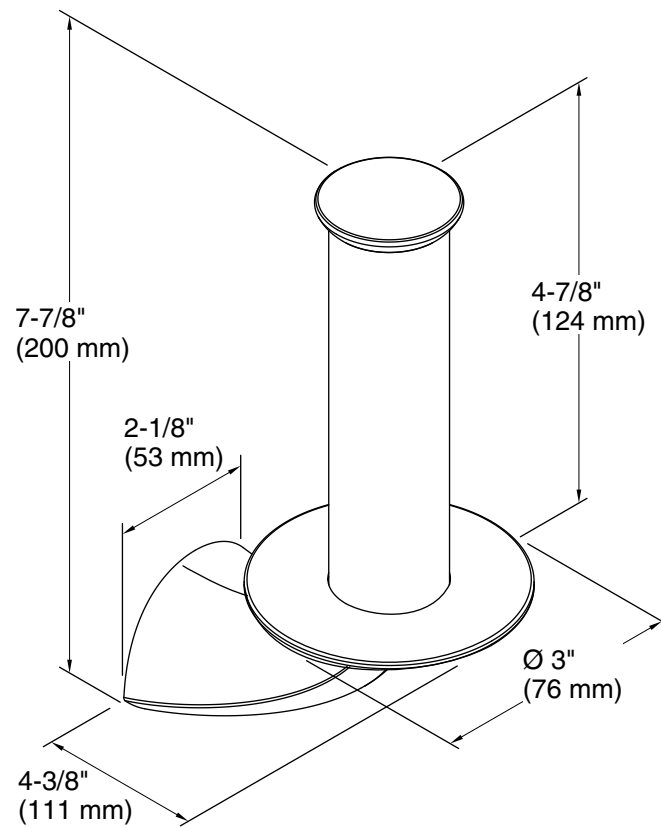

Technical Information

All product dimensions are nominal.

Material: Metal

Notes

Install this product according to the installation guide.