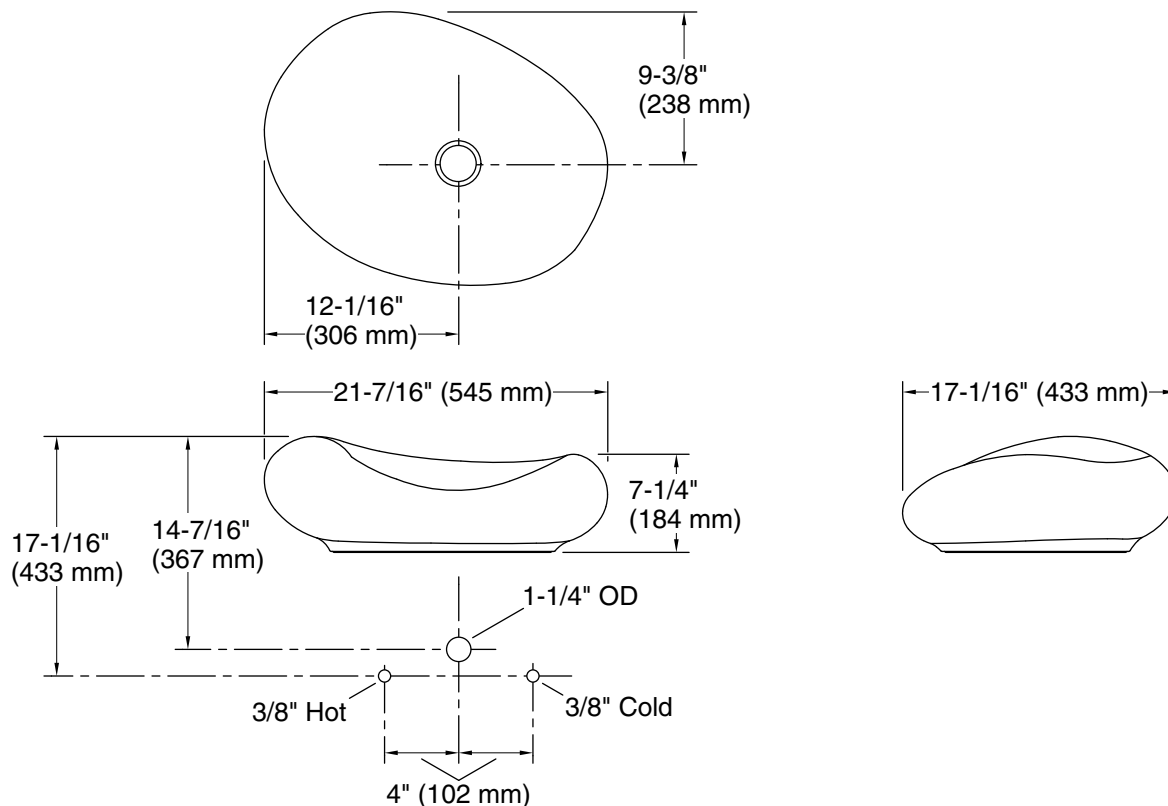

For the most current Specification Sheet, go to www.kohler.com USA or www.kohler.ca Canada

11-2-2024 00:52 - US/CA

THE BOLD LOOK
OF **KOHLER**®

Technical Information

All product dimensions are nominal.

Basin configuration:	Single Bowl
Cutout:	Top-mount, 4" x 4" (102 mm x 102 mm) with 2" (51 mm) radius corners
Min. base cabinet width:	25" (635 mm)
Bowl area (Basin #1):	Length: 15" (381 mm) Width: 10" (254 mm) Bowl depth: 2-13/16" (71 mm) Water depth: 2-13/16" (71 mm)
With overflow:	No
Drain hole:	1-3/4" (44 mm)
Template:	Top-mount, 1609669-7, required, included