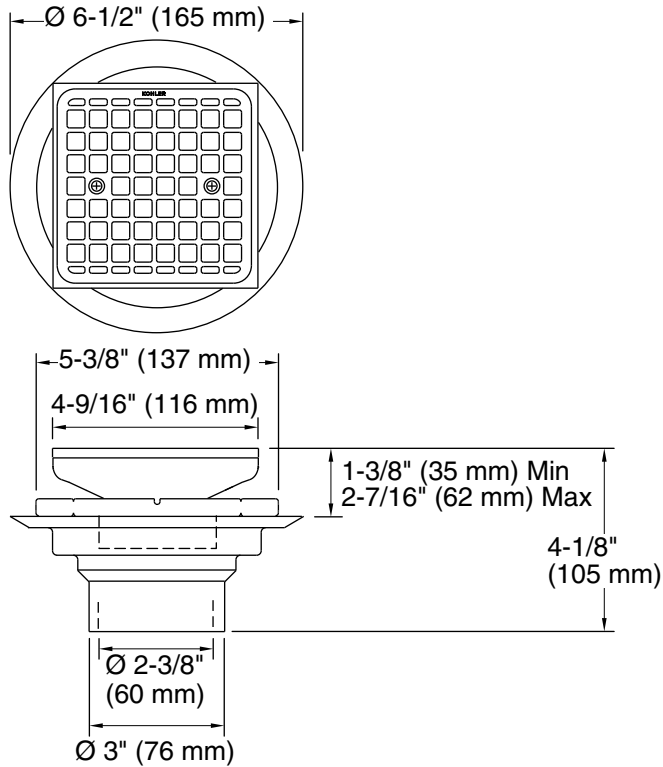

Features

- Removable square shaped grid plate.
- Reversible collar to accommodate a variety of tile thicknesses.
- 2" and 3" PVC connection.

Material

- Brass and PVC construction.
- KOHLER finishes resist corrosion and tarnishing.

Installation

- Through-the-floor tile-in installation.

Recommended Products/Accessories

K-23726 Drain treatment

K-23723 Faucet cleaner

Codes/Standards

ASME A112.18.2/CSA B125.2

KOHLER® One-Year Limited Warranty

Collar with Threads Facing Down

Collar with Threads Facing Up

Technical Information

All product dimensions are nominal.

Notes

Install this product according to the installation instructions.