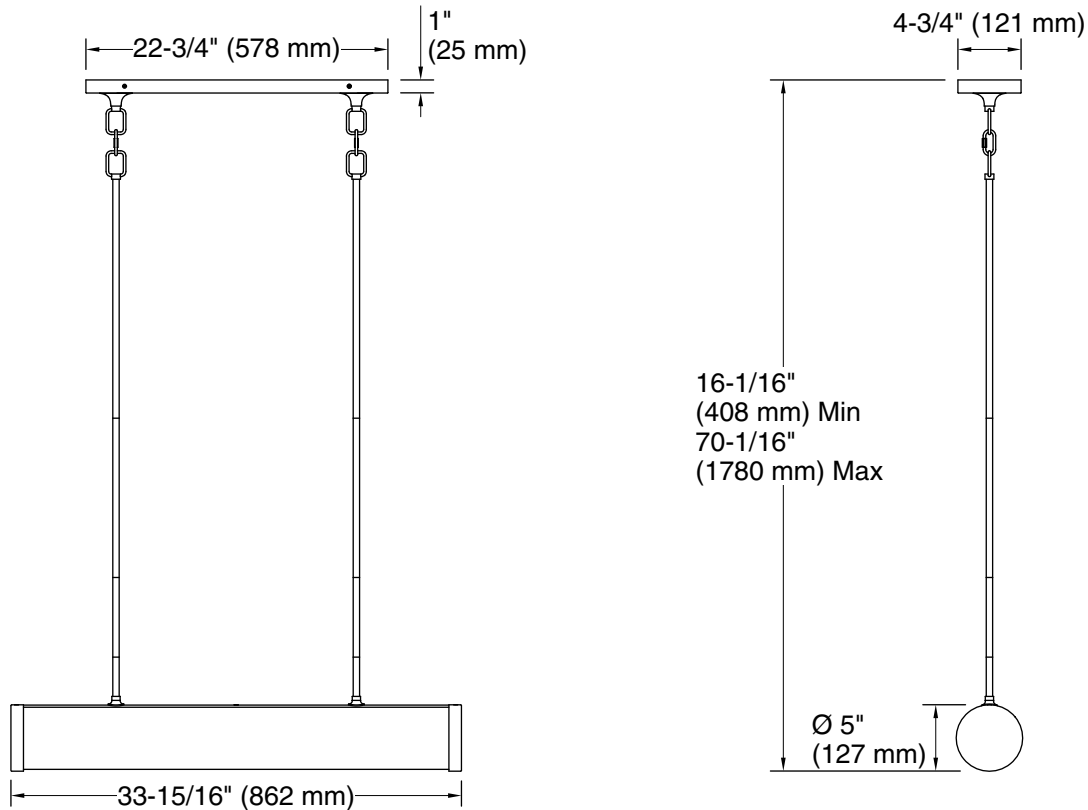

Required Electrical Service

One circuit required.

Lights: 120 V, 60 Hz

Technical Information

All product dimensions are nominal.

Material: Steel, Aluminum, Glass, Plastic

Number of Lights: 1

Lighting Type: Integrated LED

Number of Shades: 1

Shade Type: Glass - clear

Hanging Type: Downrod

Downrod Detail: 2 x 3" (76 mm), 2 x 6" (152 mm), 2 x 12" (305 mm), 4 x 18" (457 mm)

Height: 16-1/16" (408 mm) - 70-1/16" (1780 mm)

Electrical component rating: LED: 40 W, 2875 Lumens, 3000K