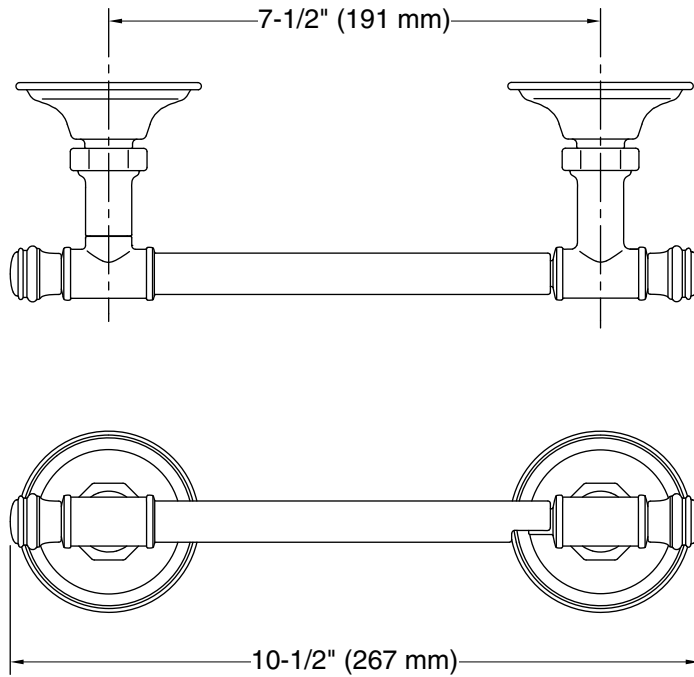

Technical Information

All product dimensions are nominal.

Material: Zinc

Notes

Install this product according to the installation instructions.

CAUTION: Risk of personal injury. Do not install these products in any area where they are likely to be used inadvertently as a grab bar or support bar. These products are not designed or intended for use as a grab bar or support bar.