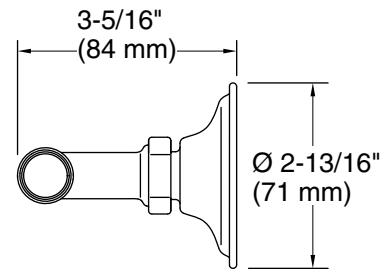

Technical Information

All product dimensions are nominal.

Material: Zinc

Notes

Install this product according to the installation instructions.

CAUTION: Risk of personal injury. Do not install these products in any area where they are likely to be used inadvertently as a grab bar or support bar. These products are not designed or intended for use as a grab bar or support bar.