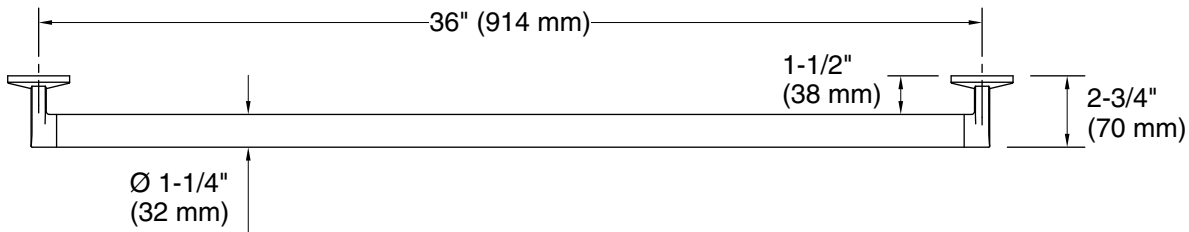

Features

- 36" (914 mm) bar
- Provides minimum 300 lb load capacity
- Coordinates with other products in the Components collection

Material

- Premium metal construction for durability and reliability
- KOHLER® finishes resist corrosion and tarnishing

Technical Information

All product dimensions are nominal.

Material: Zinc, Stainless Steel

Notes

Install this product according to the installation instructions.

WARNING: Risk of personal injury. The wall plates on the grab bar must be mounted to a brace between the wall studs. This will ensure that the weight of the user is adequately supported.