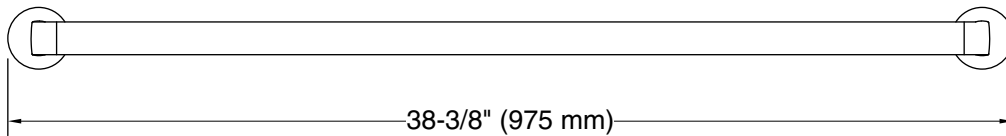

Features

- 36" (914 mm) bar
- Provides minimum 300 lb load capacity
- Coordinates with other products in the Components collection

Material

- Premium metal construction for durability and reliability
- KOHLER® finishes resist corrosion and tarnishing

Technical Information

All product dimensions are nominal.

Material: Zinc, Stainless Steel

Notes

Install this product according to the installation instructions.

WARNING: Risk of personal injury. The wall plates on the grab bar must be mounted to a brace between the wall studs. This will ensure that the weight of the user is adequately supported.