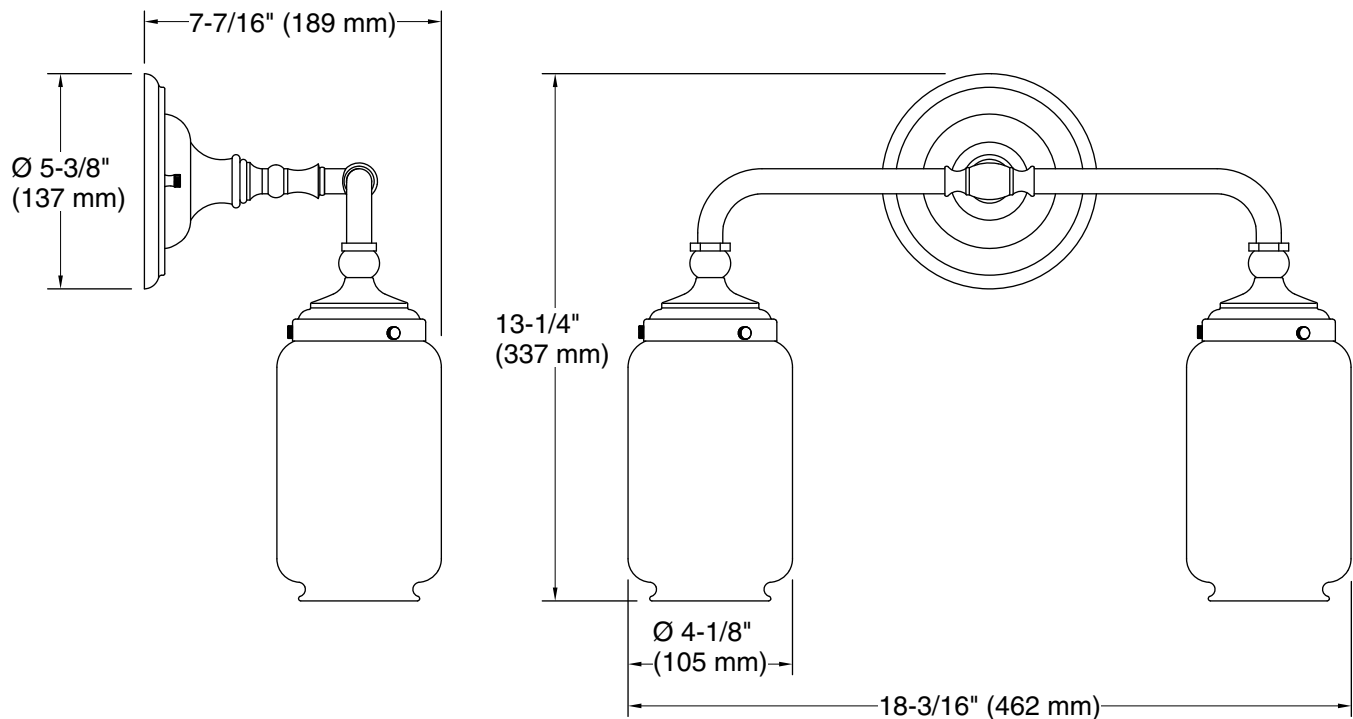

Features

- Clear glass shades with inner frosted glass diffusers for reduced glare.
- For use with E26 base CFL bulbs (sold separately).
- For installation as a downlight only.
- Coordinates with faucets and accessories in the Artifacts collection.
- Suitable for damp locations, per UL 1598.

Technical Information

All product dimensions are nominal.

Installation Type: Wall-mount
Material: Brass, Glass, Zinc
Number of Lights: 1
Lighting Type: Socket-based
Socket Type: E-26 Medium

Notes

Install this product according to the installation instructions.