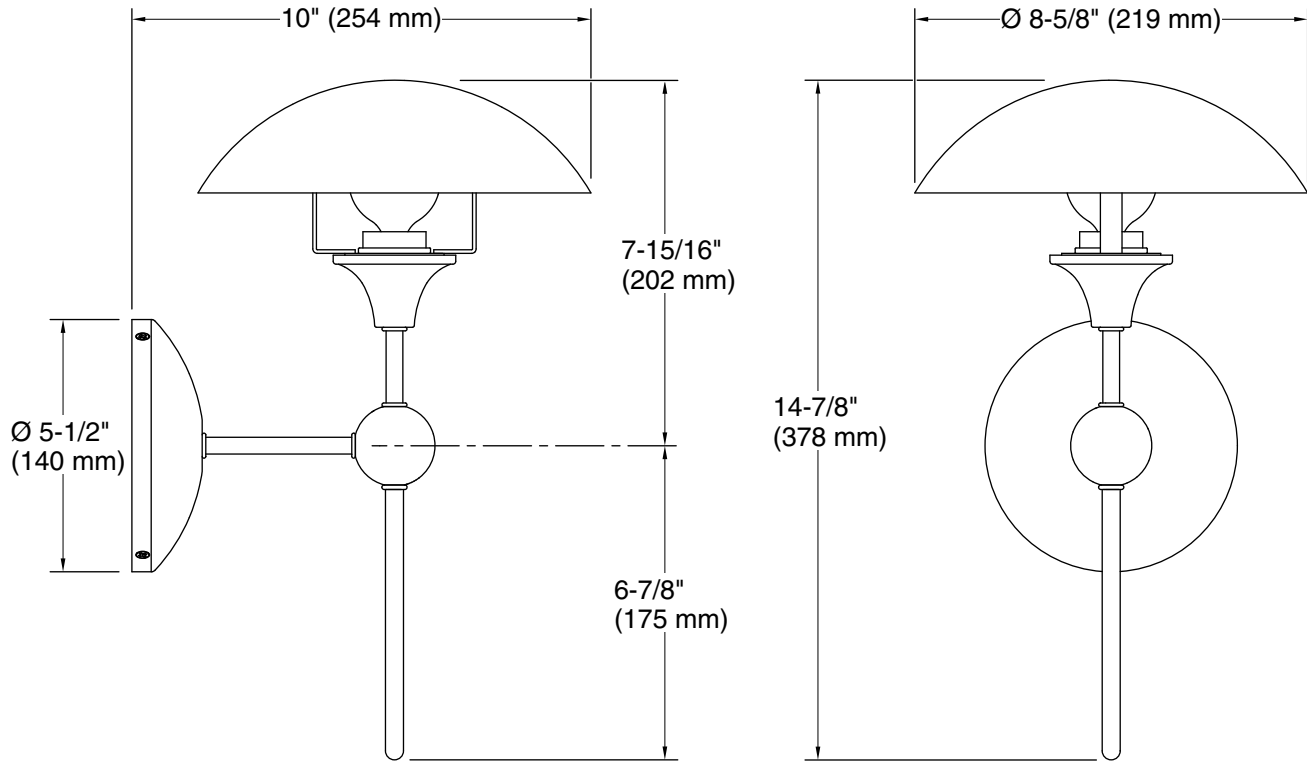

Required Electrical Service

One dedicated circuit required.

120 V, 12 A, 60 Hz

Technical Information

All product dimensions are nominal.

Installation Type:	Wall-mount
Material:	Steel, Aluminum, Brass
Number of Lights:	1
Lighting Type:	Socket-based
Socket Type:	E-12 Candelabra
Number of Shades:	1
Shade Type:	Metal