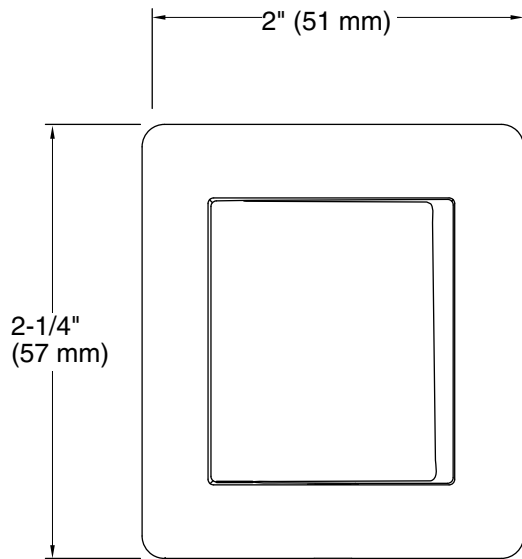

Technical Information

All product dimensions are nominal.

Material: Metal

Notes

Install this product according to the installation instructions.