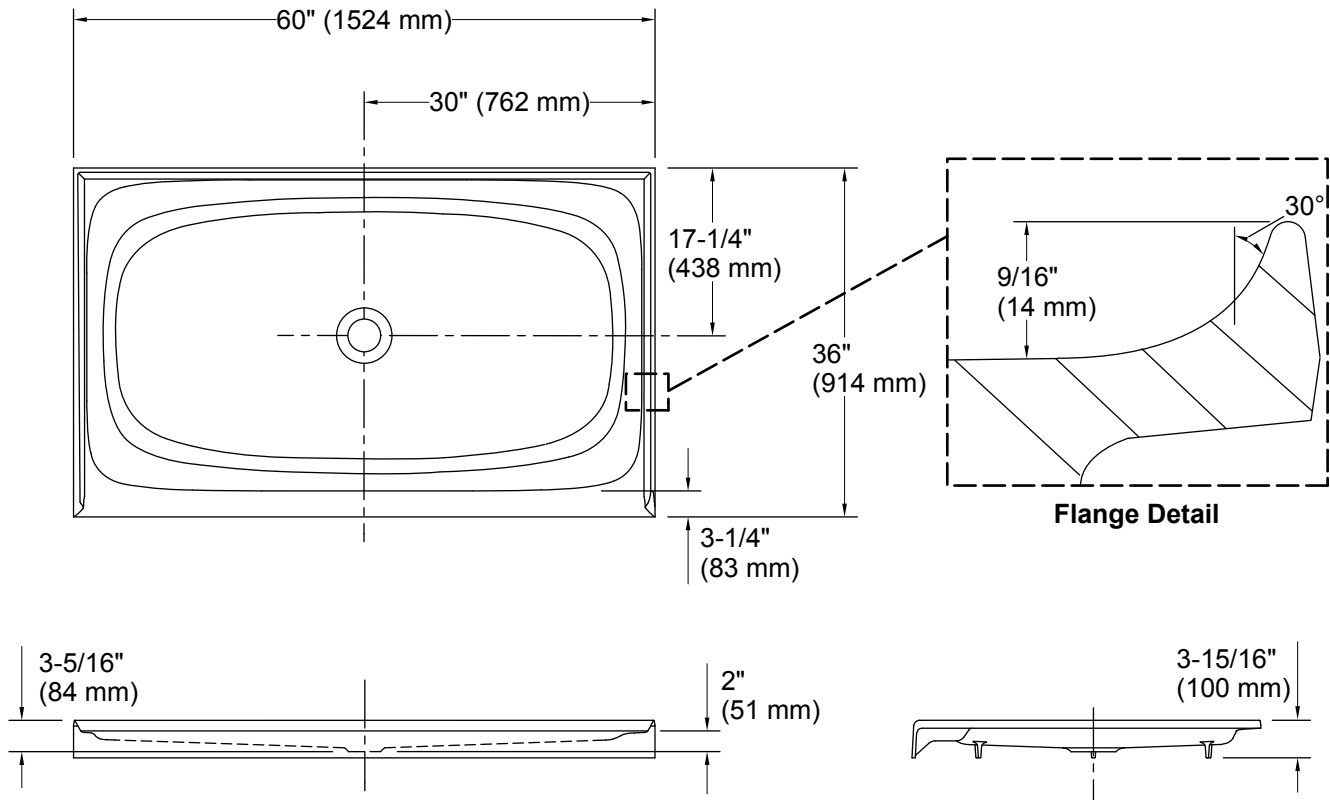

Technical Information

All product dimensions are nominal.

Installation:	3-Wall Alcove
Drain location:	Center
Weight:	220 lbs (99.8 kg)
Minimum floor load:	35 lbs/ft² (170.9 kg/m²)

Notes

Measure your actual product for rough-in details.

Install this product according to the installation instructions.

Shimming may be required to level the fixture.

Shimming may be required between the stud frame and the fixture.

Stud opening tolerance is + 1/4" (6 mm), - 0" (0 mm).

KOHLER steam generator/control kit is designed for use with this product. Kohler Co. shall not be responsible for problems encountered due to the installation and use of other manufacturer's steam generators.