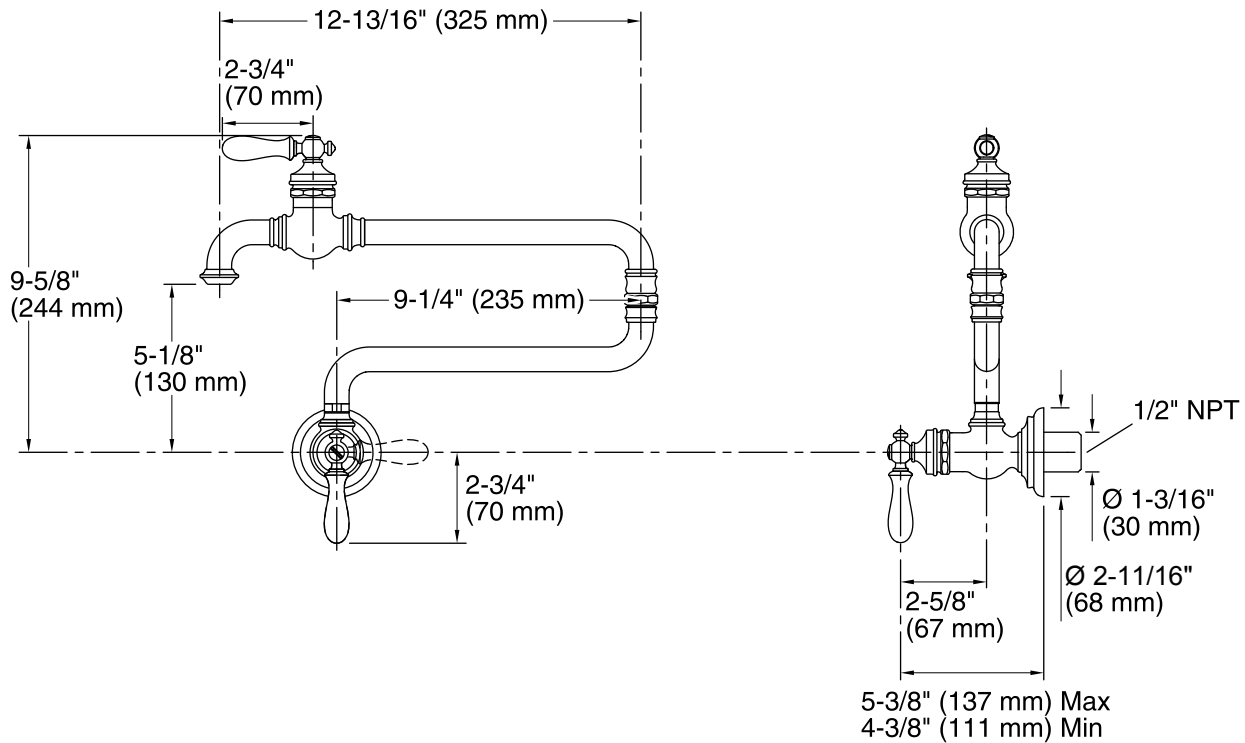

Features

- Ceramic disc valves exceed industry longevity standards, ensuring durable performance for life.
- Articulating spout with 360-degree rotation offers superior clearance for filling pots on cooktops and ranges.
- Single lever handle with main lever shutoff.
- 3.2 gal/min (12.1 l/min) @ 60 psi (4.1 bar).
- Coordinates with other Artifacts kitchen products.

Technical Information

All product dimensions are nominal.

Faucet:

Flow rate: 3.2 gal/min (12.1 l/min)

Pressure: 60 psi (4.1 bar)

Spout:

Spout reach: 22" (559 mm)

Handle clearance: 2-3/4" (70 mm)