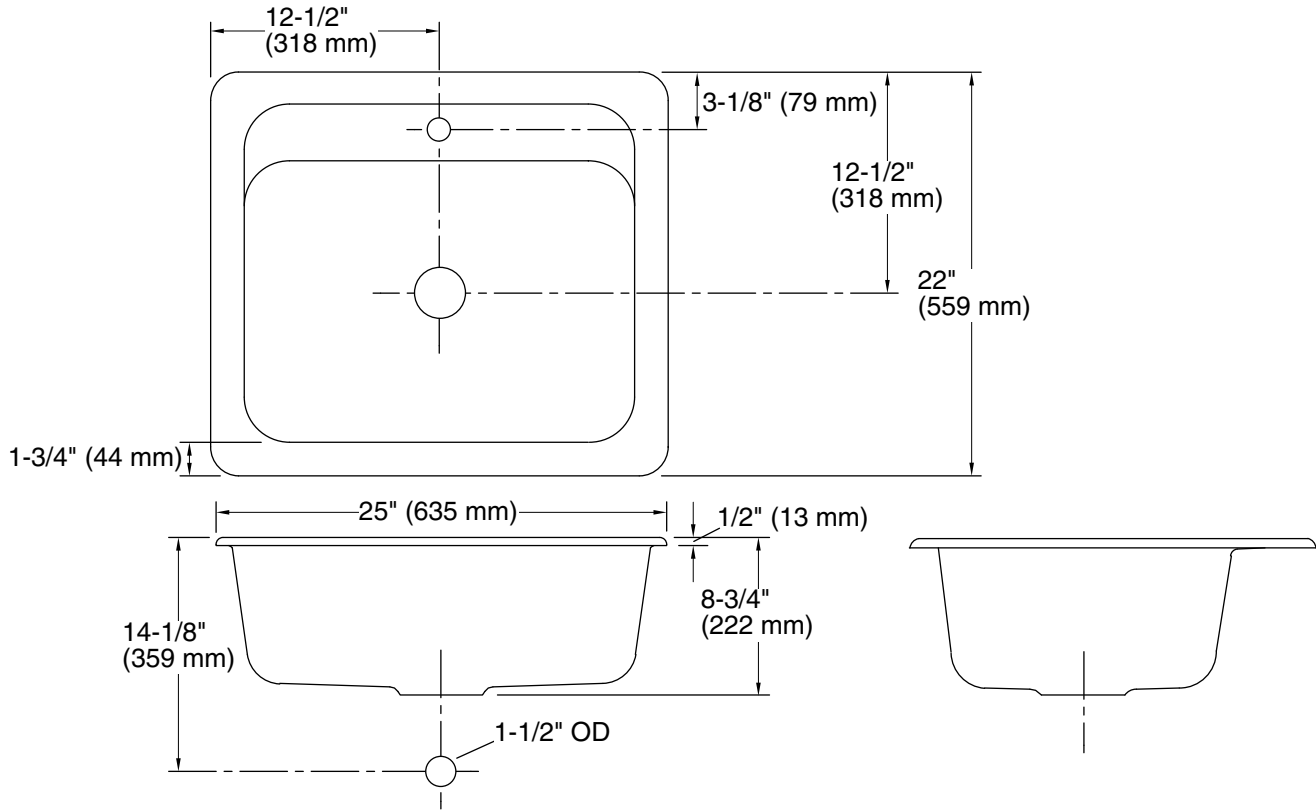

Technical Information

All product dimensions are nominal.

Basin configuration:	Single Bowl
Cutout:	Top-mount, 23-3/4" x 20-3/4" (603 mm x 527 mm) with 1" (25 mm) radius corners
Bowl area (Only):	Length: 22" (559 mm) Width: 15" (381 mm) Bowl depth: 8" (203 mm) Water depth: 7-3/4" (197 mm)
Drain hole:	3-5/8" (92 mm)
Template:	1031341-7, required, included

Notes

Install this product according to the installation instructions.