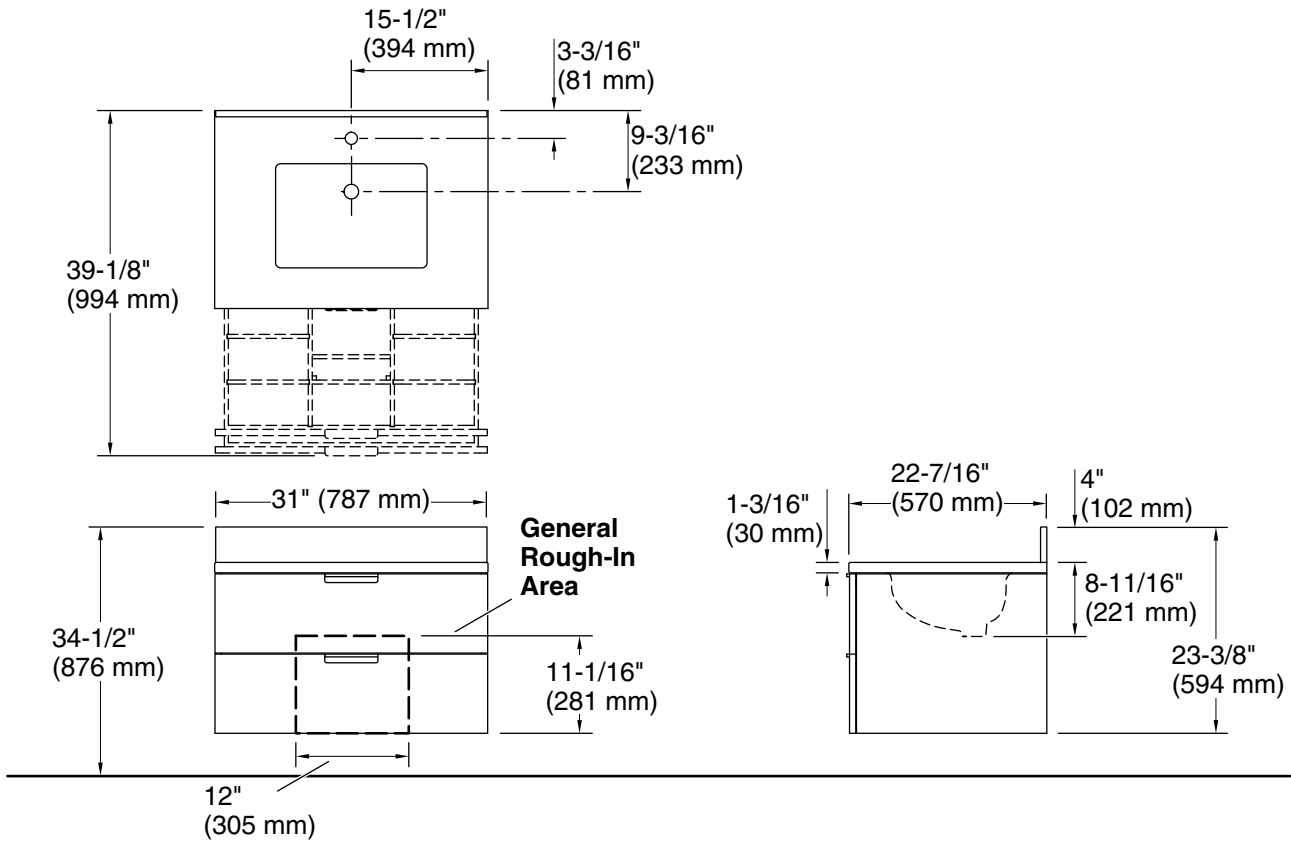

Maxstow™

30" wall-hung bathroom vanity cabinet with sink and quartz top
K-34654

Features

- Set includes cabinet, precut quartz vanity top, backsplash, sink, cabinet hardware
- Polished Chrome hardware included on White vanities and Brushed Nickel hardware on Light Oak vanities
- Full-extension 15" (382 mm) upper drawer with soft-close undermount slides
- Full-extension 17" (432 mm) lower drawer with soft-close undermount slides
- Solid wood drawers with dovetail construction
- Removable dividers in top drawers to personalize drawer organization
- With knock-out holes for 8" (203 mm) widespread sink faucet or single control sink faucet option
- Coordinates with White (GWT) quartz side splash (sold separately)
- White (GWT) quartz vanity top and backsplash add beauty and long-lasting durability

Recommended Products/Accessories

K-38554 4" x 21-11/16" quartz side splash

Codes/Standards

ASME A112.19.2/CSA B45.1

KOHLER® One-Year Limited Warranty

See website for detailed warranty information.

Available Colors/Finishes

Color tiles intended for reference only.

Color	Code	Description
	0	White
	WEK	Light Oak

Technical Information

All product dimensions are nominal.

Lighting included: No

Notes

Install this product according to the installation instructions.