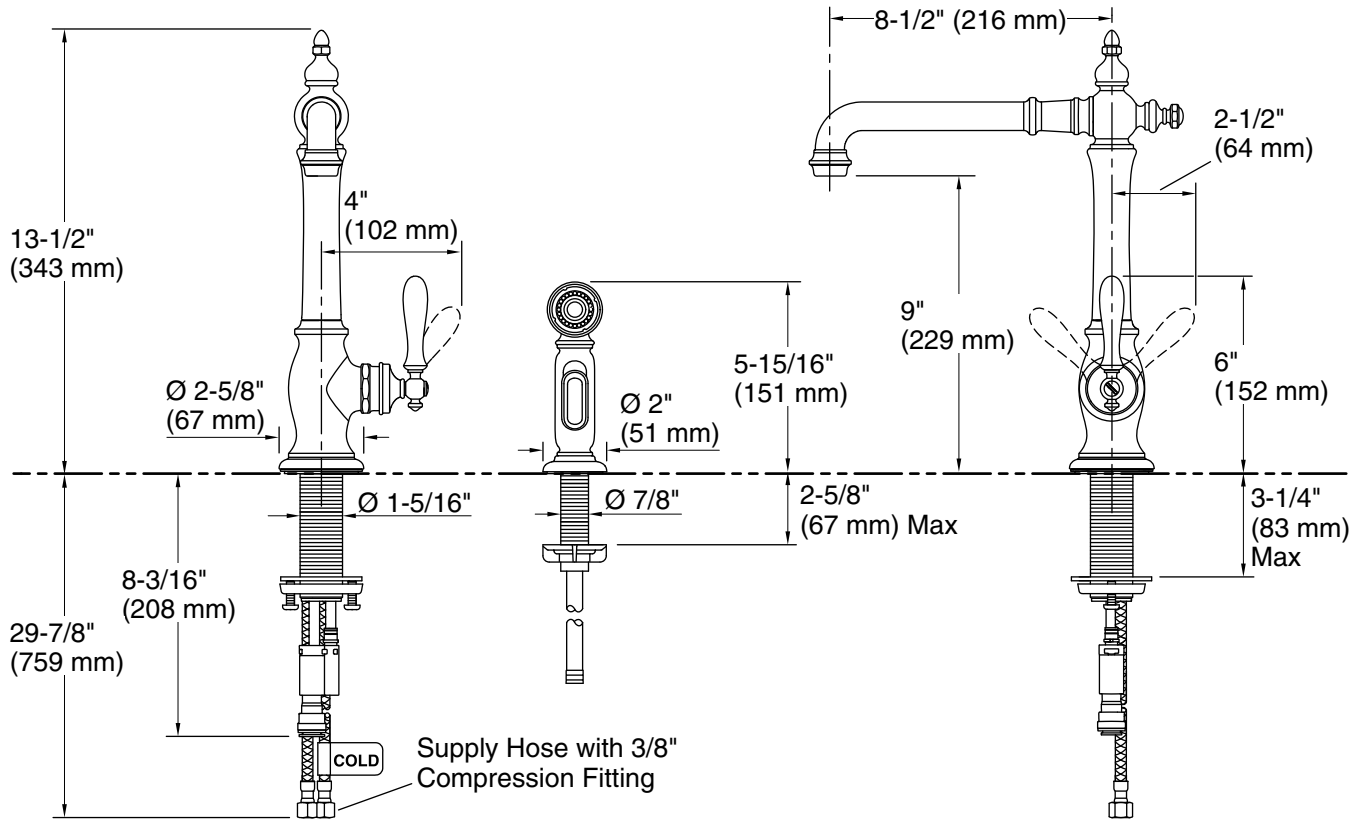

Adapters, Rough-in and Extension Kits

1012715	Range: 3-1/4" (83 mm) - 5-3/8" (137 mm)
1030920	Range: 2-11/16" (68 mm) - 3-3/4" (95 mm)

Recommended Products/Accessories

K-99272 Three-Hole Kitchen Faucet Escutcheon
 K-77685 Single-Cartridge Water Filtration System
 K-77686 Double-Cartridge Water Filtration System
 K-77687 single replacement filter cartridge
 K-77688 Replacement Filter Cartridges, Two-Pack
 K-23723 Faucet cleaner

Technical Information

All product dimensions are nominal.

Spout:

Spout reach: 8-1/2" (216 mm)

Notes

Install this product according to the installation guide.

ADA complaint for faucet handles only.

ADA, CSA B651 compliant when installed to the specific requirements of these regulations.