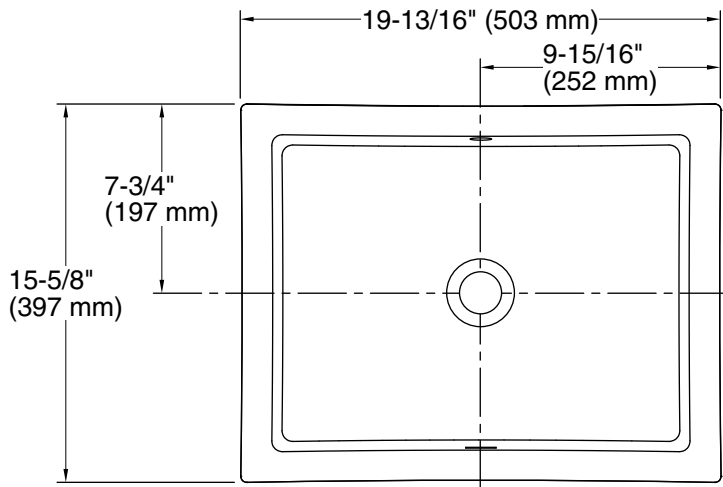

Verticyl® Rectangle

Undermount bathroom sink
K-2882

Features

- Geometric rectangular basin with vertical sides.
- Overflow drain.
- No faucet holes; requires wall- or counter-mount faucet.

Material

- Vitreous china.

THE BOLD LOOK
OF **KOHLER**®

Verticyl® Rectangle

Undermount bathroom sink
K-2882

Technical Information

All product dimensions are nominal.

- Bowl configuration: Single
- Installation: Undermount
- Bowl area (Only): Length: 17-1/4" (438 mm)
Width: 13" (330 mm)
Water depth: 3-1/8" (79 mm)
- Drain hole: 1-3/4" (44 mm)
- Template: 1109226-7, required, not included