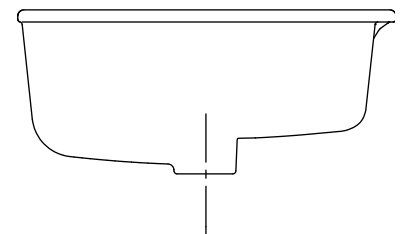

Verticyl® Rectangle

Undermount bathroom sink
K-2882

Features

- Geometric rectangular basin with vertical sides.
- Overflow drain.
- No faucet holes; requires wall- or counter-mount faucet.

Material

- Vitreous china.

THE BOLD LOOK
OF **KOHLER**®

Verticyl® Rectangle

Undermount bathroom sink
K-2882

Technical Information

All product dimensions are nominal.

- Bowl configuration: Single
- Installation: Undermount
- Bowl area (Only): Length: 17-1/4" (438 mm)
Width: 13" (330 mm)
Water depth: 3-1/8" (79 mm)
- Drain hole: 1-3/4" (44 mm)
- Template: 1109226-7, required, not included