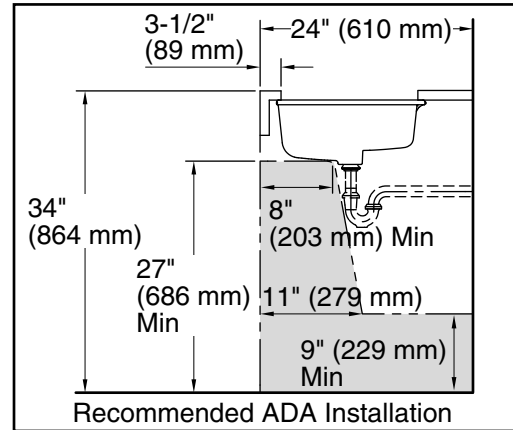

THE BOLD LOOK
OF **KOHLER**®

Verticyl® Rectangle

Undermount bathroom sink
K-2882

Technical Information

All product dimensions are nominal.

- Bowl configuration: Single
- Installation: Undermount
- Bowl area (Only): Length: 17-1/4" (438 mm)
Width: 13" (330 mm)
Water depth: 3-1/8" (79 mm)
- Drain hole: 1-3/4" (44 mm)
- Template: 1109226-7, required, not included