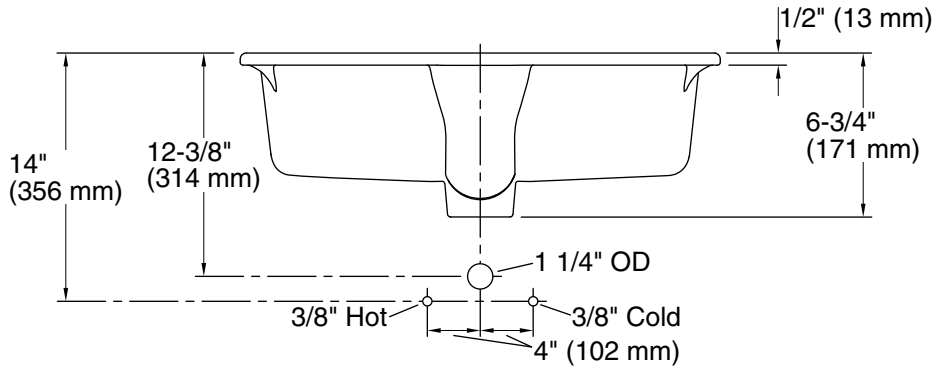

THE BOLD LOOK
OF **KOHLER**®

Verticyl® Rectangle

Undermount bathroom sink
K-2882

Technical Information

All product dimensions are nominal.

- Bowl configuration: Single
- Installation: Undermount
- Bowl area (Only): Length: 17-1/4" (438 mm)
Width: 13" (330 mm)
Water depth: 3-1/8" (79 mm)
- Drain hole: 1-3/4" (44 mm)
- Template: 1109226-7, required, not included