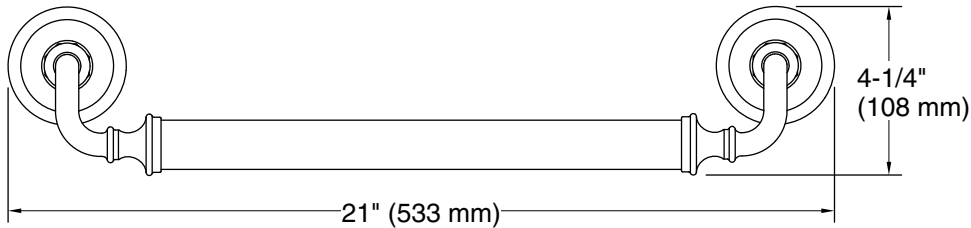

Features

- 18" (457 mm) bar
- Provides minimum 300 lb load capacity
- Coordinates with traditional-style KOHLER® faucets and showering components

Material

- Premium metal construction for durability and reliability
- KOHLER finishes resist corrosion and tarnishing

Technical Information

All product dimensions are nominal.

Material: Zinc, Stainless Steel

Notes

Measure your actual product for roughing-in details.

WARNING: Risk of personal injury. The wall plates on the grab bar must be mounted to a brace between the wall studs. This will ensure that the weight of the user is adequately supported.