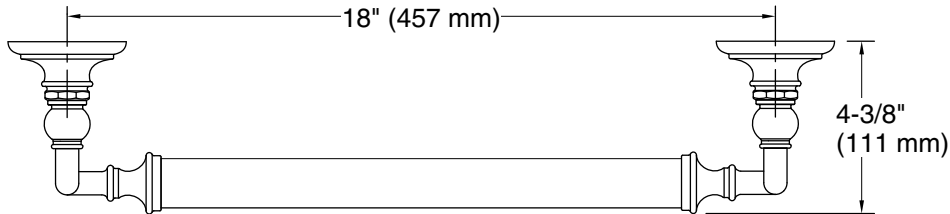

Features

- 18" (457 mm) bar
- Provides minimum 300 lb load capacity
- Coordinates with traditional-style KOHLER® faucets and showering components

Material

- Premium metal construction for durability and reliability
- KOHLER finishes resist corrosion and tarnishing

Technical Information

All product dimensions are nominal.

Material: Zinc, Stainless Steel

Notes

Measure your actual product for roughing-in details.

WARNING: Risk of personal injury. The wall plates on the grab bar must be mounted to a brace between the wall studs. This will ensure that the weight of the user is adequately supported.