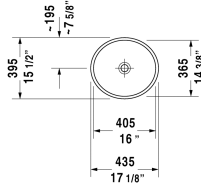

Starck 2 Washbowl # 2321440000

|< 17 1/8" Inch >|

Washbowl	Dimension	Weight	Order number
ground, without overflow, without faucet deck, hardware included, cUPC® listed*, 17 1/8" Inch			
Colors			
00 White			
Variant			
☒	17 1/8" x 15 1/2" Inch	16.5 lb	2321440000
Infobox			
* Complies with following standards: ASME A112.19.2/CSA B45.1			
Sanitary ceramics with the special WonderGliss surface finish will remain clean and attractive-looking for a long time to come. When ordering WonderGliss please add a "1" as eleventh digit to the model number.			
Slotted waste for washbasins without overflow	2" Inch	0.7 lb	005024
Suitable products			
Vanity unit for console Compact 2 drawers, upper drawer including cut-out for siphon and siphon cover, 23 5/8" x 17 5/8" Inch	23 5/8" x 17 5/8" Inch		VE5605
Vanity unit for console Compact 2 drawers, upper drawer including cut-out for siphon and siphon cover, 27 1/2" x 17 5/8" Inch	27 1/2" x 17 5/8" Inch		VE5606