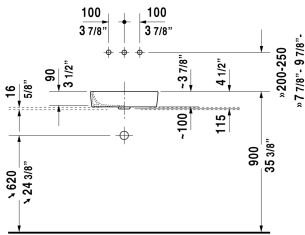

Starck 2 Washbowl # 2321440000

|< 17 1/8" Inch >|

Washbowl	Dimension	Weight	Order number
ground, without overflow, without faucet deck, hardware included, cUPC® listed*, 17 1/8" Inch			
Colors			
00 White			
Variant			
☒	17 1/8" x 15 1/2" Inch	16.5 lb	2321440000
Infobox			
* Complies with following standards: ASME A112.19.2/CSA B45.1			
Sanitary ceramics with the special WonderGliss surface finish will remain clean and attractive-looking for a long time to come. When ordering WonderGliss please add a "1" as eleventh digit to the model number.			
Slotted waste for washbasins without overflow	2" Inch	0.7 lb	005024
Suitable products			
Vanity unit for console Compact 2 drawers, upper drawer including cut-out for siphon and siphon cover, 23 5/8" x 17 5/8" Inch	23 5/8" x 17 5/8" Inch		VE5605
Vanity unit for console Compact 2 drawers, upper drawer including cut-out for siphon and siphon cover, 27 1/2" x 17 5/8" Inch	27 1/2" x 17 5/8" Inch		VE5606

All drawings contain the necessary measurements which are subject to standard tolerances. They are stated in inch & mm and are non-binding. Exact measurements, in particular for customized installation scenarios, can only be taken from the finished ceramic piece.