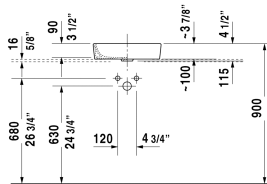

Starck 2 Washbowl # 2321440000

|< 17 1/8" Inch >|

Washbowl	Dimension	Weight	Order number
ground, without overflow, without faucet deck, hardware included, cUPC® listed*, 17 1/8" Inch			
Colors			
00 White			
Variant			
☒	17 1/8" x 15 1/2" Inch	16.5 lb	2321440000
Infobox			
* Complies with following standards: ASME A112.19.2/CSA B45.1			
Sanitary ceramics with the special WonderGliss surface finish will remain clean and attractive-looking for a long time to come. When ordering WonderGliss please add a "1" as eleventh digit to the model number.			
Slotted waste for washbasins without overflow	2" Inch	0.7 lb	005024
Suitable products			
Vanity unit for console Compact 2 drawers, upper drawer including cut-out for siphon and siphon cover, 23 5/8" x 17 5/8" Inch	23 5/8" x 17 5/8" Inch		VE5605
Vanity unit for console Compact 2 drawers, upper drawer including cut-out for siphon and siphon cover, 27 1/2" x 17 5/8" Inch	27 1/2" x 17 5/8" Inch		VE5606

All drawings contain the necessary measurements which are subject to standard tolerances. They are stated in inch & mm and are non-binding. Exact measurements, in particular for customized installation scenarios, can only be taken from the finished ceramic piece.