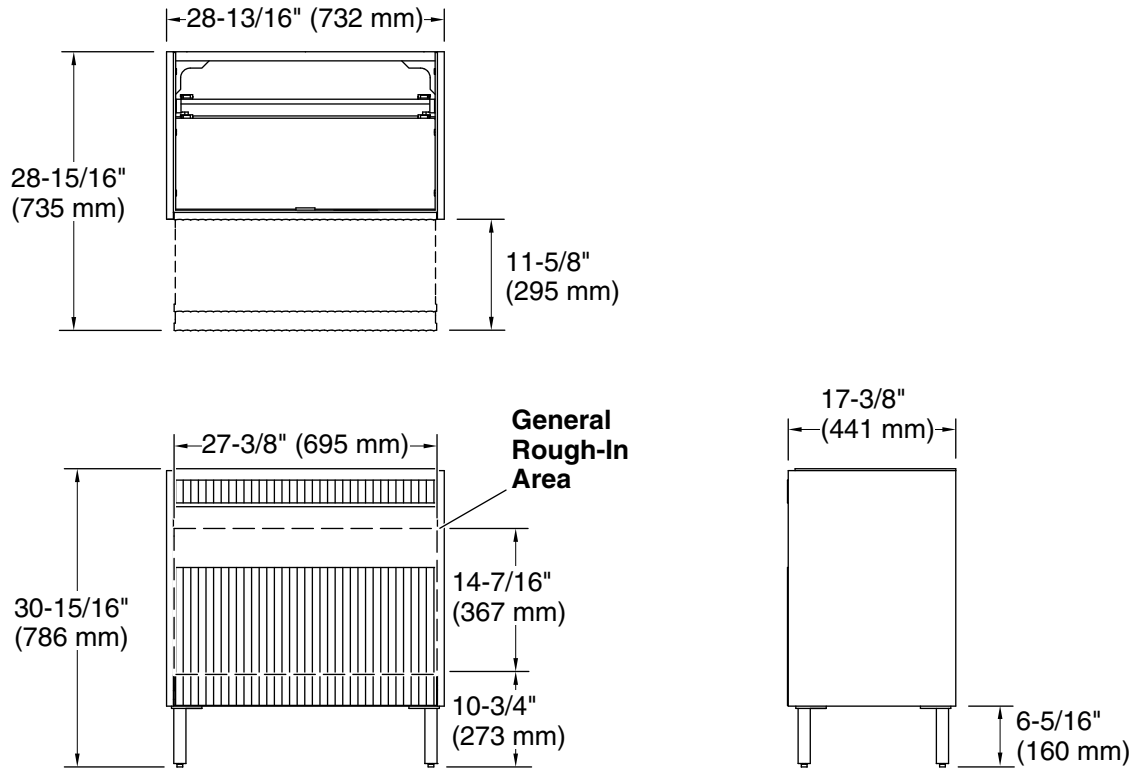

Available Colors/Finishes

Color tiles intended for reference only.

Color	Code	Description
-------	------	-------------

	0	White
	DKS	

Technical Information

All product dimensions are nominal.

Notes

Install this product according to the installation guide.