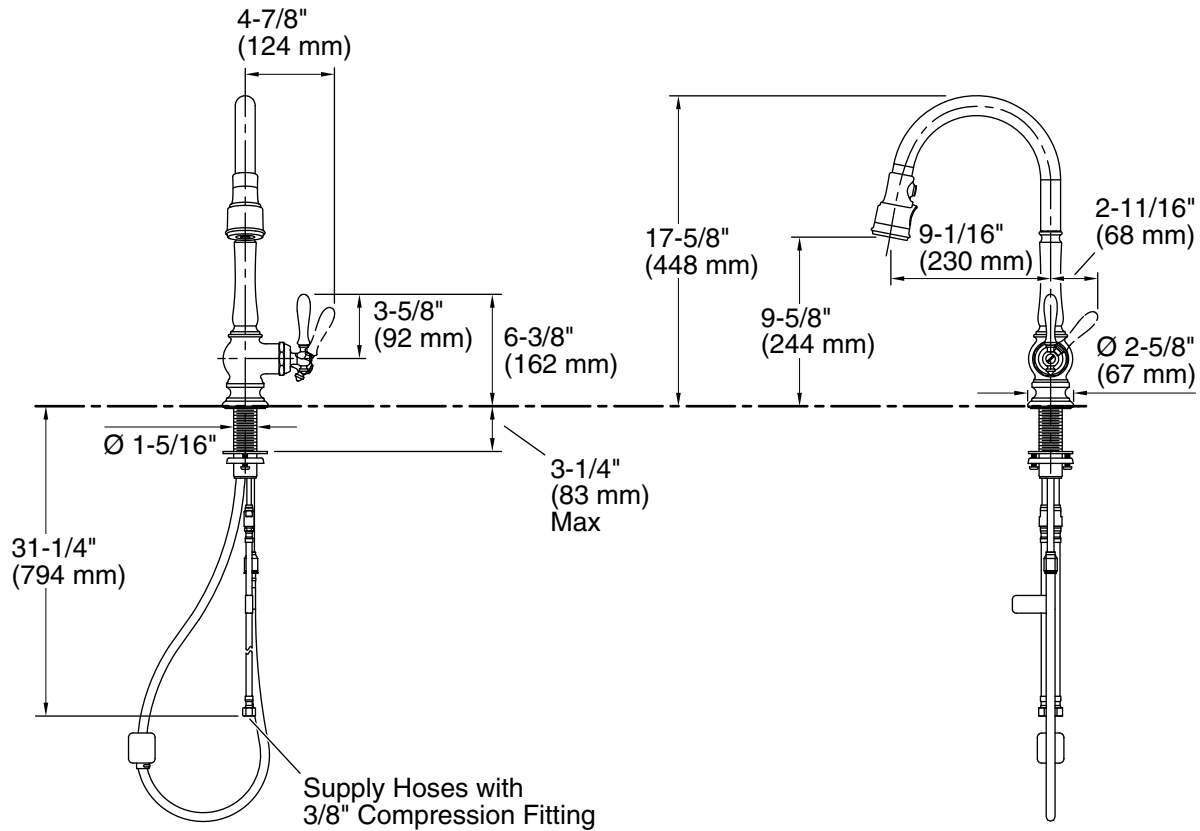

Adapters, Rough-in and Extension Kits

1012715 Range: 3-1/4" (83 mm) -
 5-3/8" (137 mm)

Optional Products/Accessories

K-99272 Three-Hole Kitchen Faucet Escutcheon

ADA **CSA B651**

Codes/Standards

ASME A112.18.1/CSA B125.1
 NSF/ANSI 61
 NSF/ANSI 372
 All applicable US Federal and State material regulations
 DOE - Energy Policy Act 1992
 California Energy Commission (CEC)
 ADA
 ICC/ANSI A117.1
 CSA B651

Technical Information

All product dimensions are nominal.

Spout:

Spout reach: 9-1/16" (231 mm)

Notes

Install this product according to the installation guide.

Meets all local plumbing codes for backflow prevention requirements.