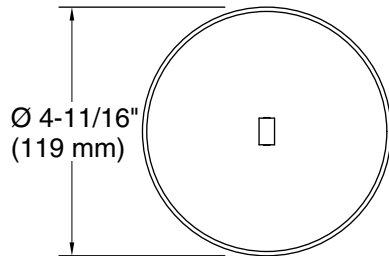

Technical Information

All product dimensions are nominal.

Installation Type: Deck-mount

Material: Ceramic