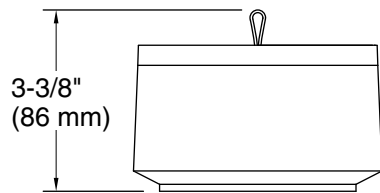

Technical Information

All product dimensions are nominal.

Installation Type: Deck-mount

Material: Ceramic