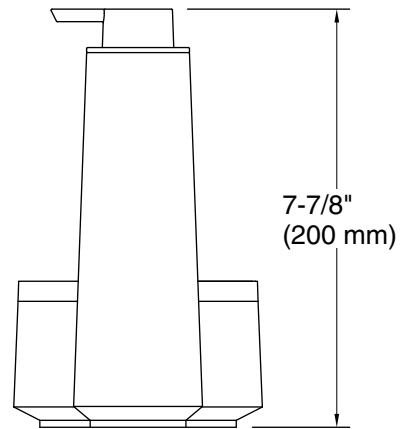

Technical Information

All product dimensions are nominal.

Installation Type: Deck-mount

Material: Ceramic