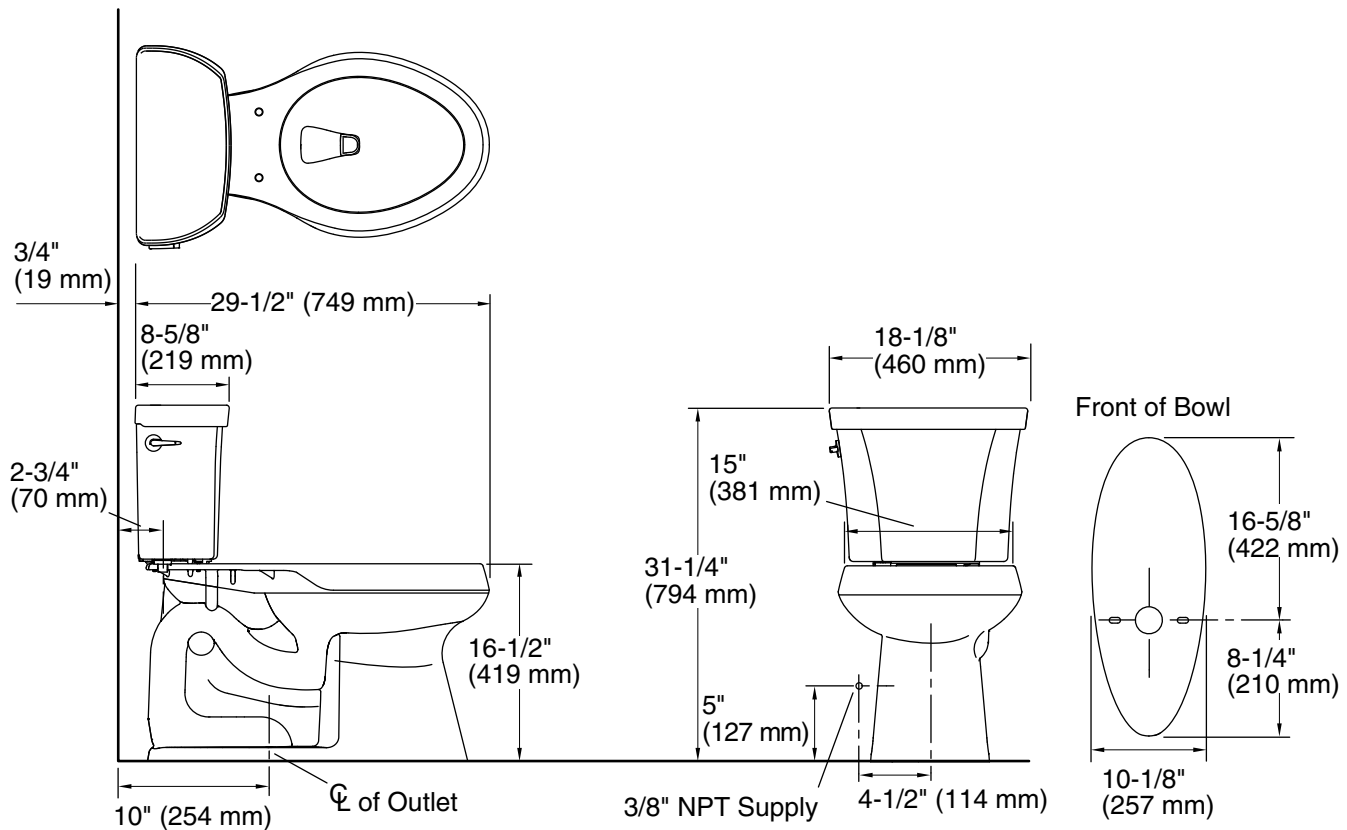

Features

- Two-piece design
- Elongated bowl offers added room and comfort
- Comfort Height® feature offers chair-height seating that makes sitting down and standing up easier for most adults
- Left-hand nested trip lever offers a choice of 1.1 or 1.6 gallons per flush (gpf)
- Combination consists of the K-4373 bowl and the K-4458 tank
- Dual-flush technology allows you to choose between a full or partial flush
- Eligible for consumer rebates in some municipalities
- 2-1/8" (54 mm) fully glazed trapway

Installation

- Seat sold separately
- 10" (254 mm) rough-in
- Three-bolt quick-connect installation

Recommended Products/Accessories

K-5420 Low-Profile Bolt Caps
K-9237 Dual-flush Trip Lever
1023457 Wax Ring/Hardware Kit
1265114 Connector Hose
K-23726 Drain treatment
K-4636-RL Cachet® ReadyLatch® Quiet-Close™ elongated toilet seat

See website for detailed warranty information.

Available Colors/Finishes

Color tiles intended for reference only.

Color	Code	Description
	0	White
	96	Biscuit
	7	Black Black™

Technical Information

All product dimensions are nominal.

Toilet type:	Floor-mount
Waste Outlet:	Floor
Bowl shape:	Elongated
Flush type:	Class Five
Trap passageway:	2-1/8" (54 mm)
Water surface size:	11-3/8" x 8" (289 mm x 203 mm)
Rim to water surface:	5-3/8" (137 mm)
Rough-in:	10" (254 mm)
Seat-mounting holes:	5-1/2" (140 mm)