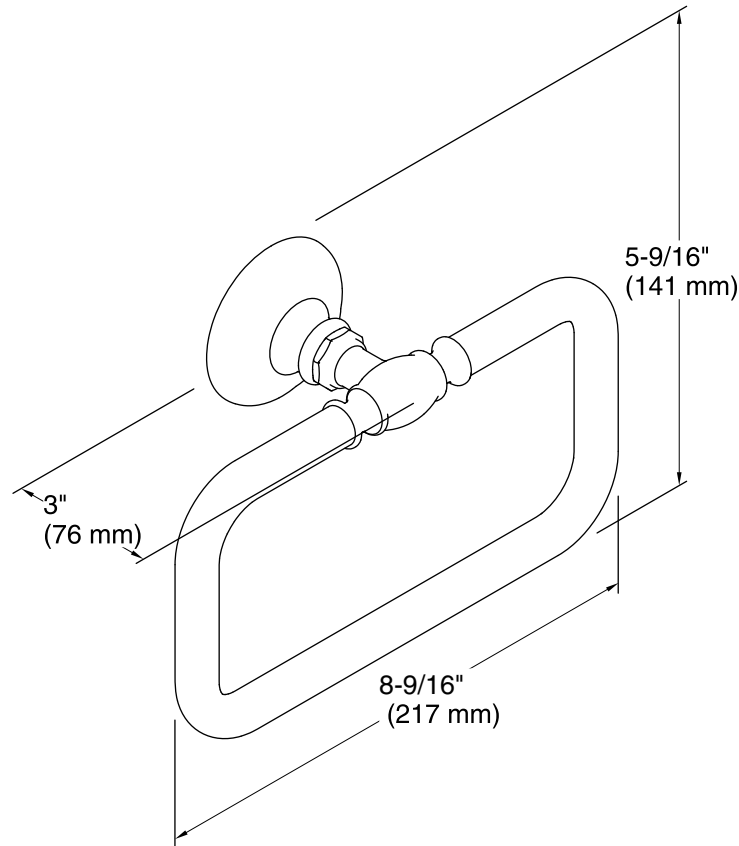

Technical Information

All product dimensions are nominal.

Notes

Install this product according to the installation guide.

CAUTION: Risk of personal injury. Do not install this product in any area where it is likely to be used inadvertently as a grab bar or support bar. This product is not designed or intended for use as a grab bar or support bar.