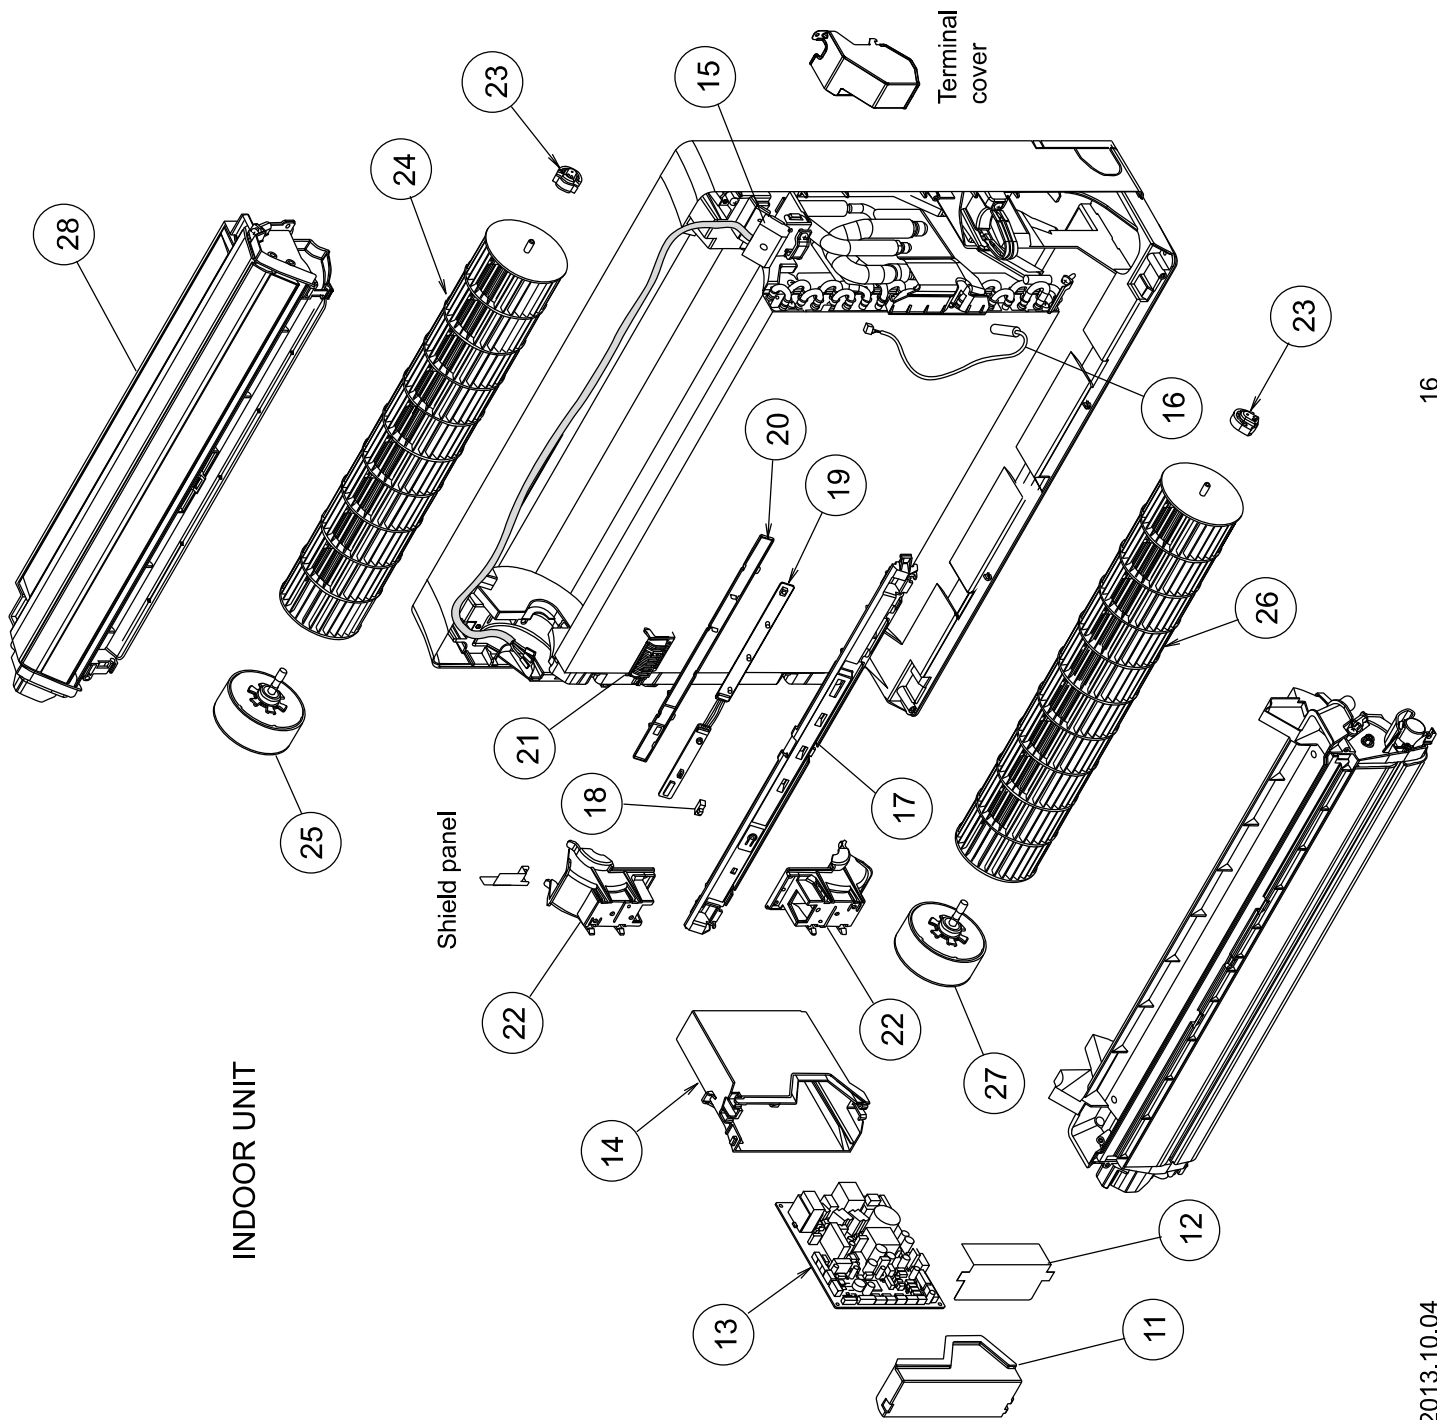

PARTS

INDOOR UNIT

Ref	Description	Parts number
1	Remote control	9320476007
2	Remote Control Holder	9318912005
3	Air Clean Filter Assy	9316474017
4	Air Filter	9316189027
5	Intake Grille Assy	9316418097
6	Rope Assy	9316458017
7	Front Panel	9316185012
8	Front Panel L	9316187016
9	Front Panel R	9316186019

Ref	Description	Parts number
11	Control Cover	9316201026
12	Control Inner Cover	9316487017
13	Main PCB	9708532158
14	Control Box	9316200029
15	Terminal	9900385026
16	Pipe Thermistor	9900425012
17	Display Case	9316194014
18	Slide Switch Cover	9316267015
19	Display PCB	9707571042
20	Display Cover	9316191013
21	Thermistor Holder	9316192010
22	Motor Holder	9316195011
23	Bearing C Assy	9306628017
24	Crossflow Fan Assy	9312004034
25	Fan Motor, MFD-14TXAN	9602850013
26	Crossflow Fan B Assy	9316309012
27	Fan Motor, MFD-14SXAN	9602851010
28	Casing Assy	9316411012

Ref	Description	Parts number
41	Casing	9316204010
42	Casing Cover F	9316308015
43	Casing Cover B	9316273016
44	Casing Cover LR	9316310018
45	Louver U (upper)	9316205017
46	Louver Z (lower)	9316206014
47	Top Cover	9316207011
48	Spacer C	9315281012
49	Spacer D	9315282019
50	R and L Louver U	9316208018
51	Joint U	9316209015
52	Guard Holder	9316210011
53	Fan Guard	9316211018
54	Gear Case	9316213012
55	Gear A	9309994003
56	Step Motor (up / down)	9900384043

Ref	Description	Parts number
61	Motor Step (Damper)	9900384050
62	Micro Switch (Limit Switch)	9900424015
63	Motor Step (Damper Lock Left)	9900384067
64	Limit Switch Cover	9316217010
65	Key Top	9316218017
66	Drain Cap	9316177017
67	Drain Hose Assy	9314147029
68	Drain Holder	9316384019
69	Drain Pan U	9316214019
70	Drain Cover F	9316274013
71	Drain Cover B	9316386013
72	Step Motor (Damper Lock Right)	9900384074
73	Damper	9316216013
74	Fan Guard Z	9316918009
75	R and L Louver Z	9316334014
76	Joint Z	9316335011
77	Spacer D	9315282019
78	Drain Pan Z	9316215016
79	Stopper	9316219014
80	Under Cover	9316374010