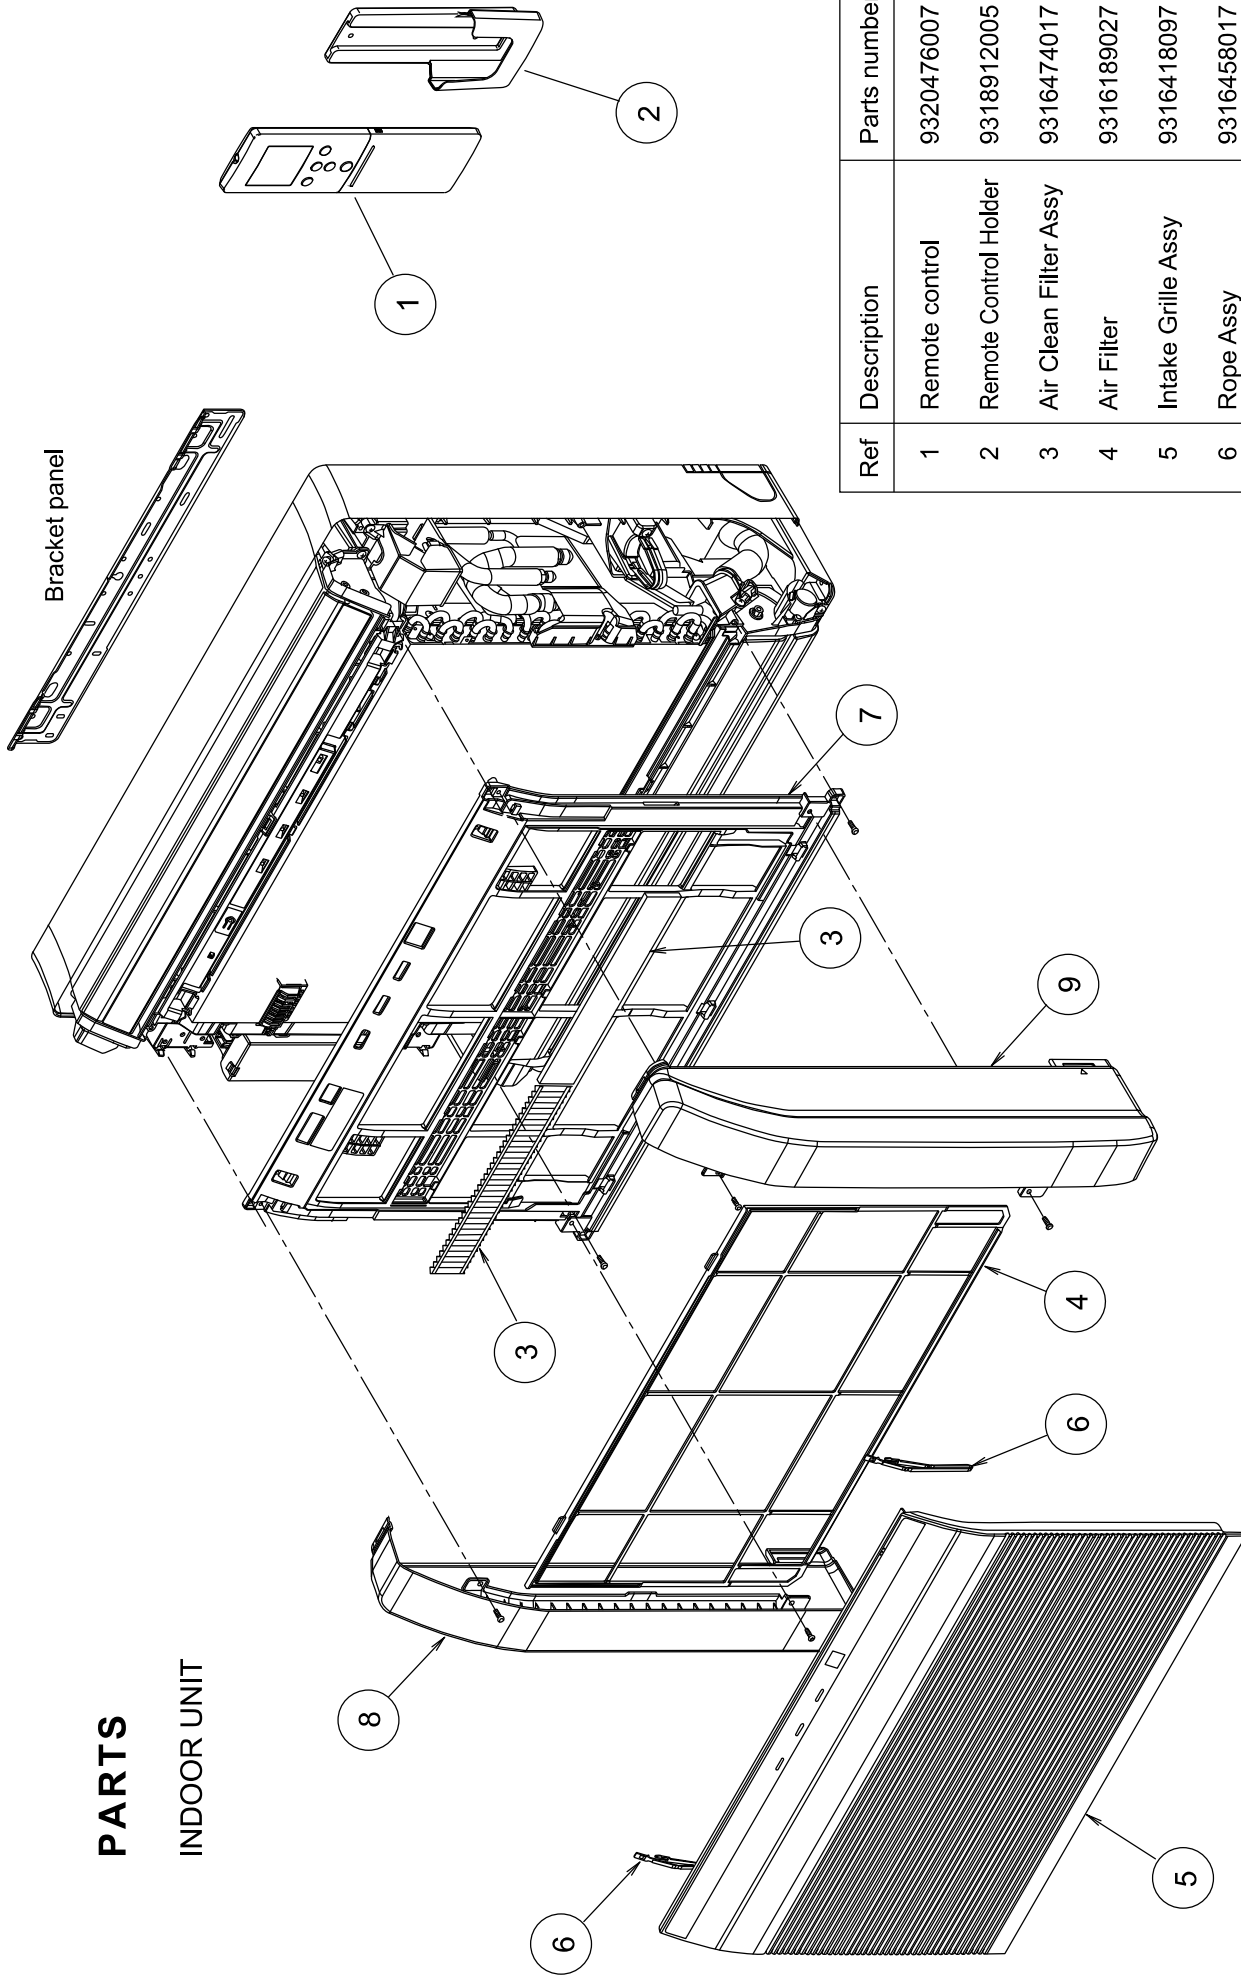

PARTS

INDOOR UNIT

Ref	Description	Parts number
1	Remote control	9320476007
2	Remote Control Holder	9318912005
3	Air Clean Filter Assy	9316474017
4	Air Filter	9316189027
5	Intake Grille Assy	9316418097
6	Rope Assy	9316458017
7	Front Panel	9316185012
8	Front Panel L	9316187016
9	Front Panel R	9316186019

Ref	Description	Parts number
11	Control Cover	9316201026
12	Control Inner Cover	9316487017
13	Main PCB	9708532158
14	Control Box	9316200029
15	Terminal	9900385026
16	Pipe Thermistor	9900425012
17	Display Case	9316194014
18	Slide Switch Cover	9316267015
19	Display PCB	9707571042
20	Display Cover	9316191013
21	Thermistor Holder	9316192010
22	Motor Holder	9316195011
23	Bearing C Assy	9306628017
24	Crossflow Fan Assy	9312004034
25	Fan Motor, MFD-14TXAN	9602850013
26	Crossflow Fan B Assy	9316309012
27	Fan Motor, MFD-14SXAN	9602851010
28	Casing Assy	9316411012

INDOOR UNIT

Ref	Description	Parts number
31	Base	9316193017
32	Base Cover A	9316197015
33	Base Cover B	9316373013
34	Evaporator Total Assy	9316091023
35	Evaporator Holder	9316199019
36	Water Seal	9316271012

Ref	Description	Parts number
41	Casing	9316204010
42	Casing Cover F	9316308015
43	Casing Cover B	9316273016
44	Casing Cover LR	9316310018
45	Louver U (upper)	9316205017
46	Louver Z (lower)	9316206014
47	Top Cover	9316207011
48	Spacer C	9315281012
49	Spacer D	9315282019
50	R and L Louver U	9316208018
51	Joint U	9316209015
52	Guard Holder	9316210011
53	Fan Guard	9316211018
54	Gear Case	9316213012
55	Gear A	9309994003
56	Step Motor (up / down)	9900384043