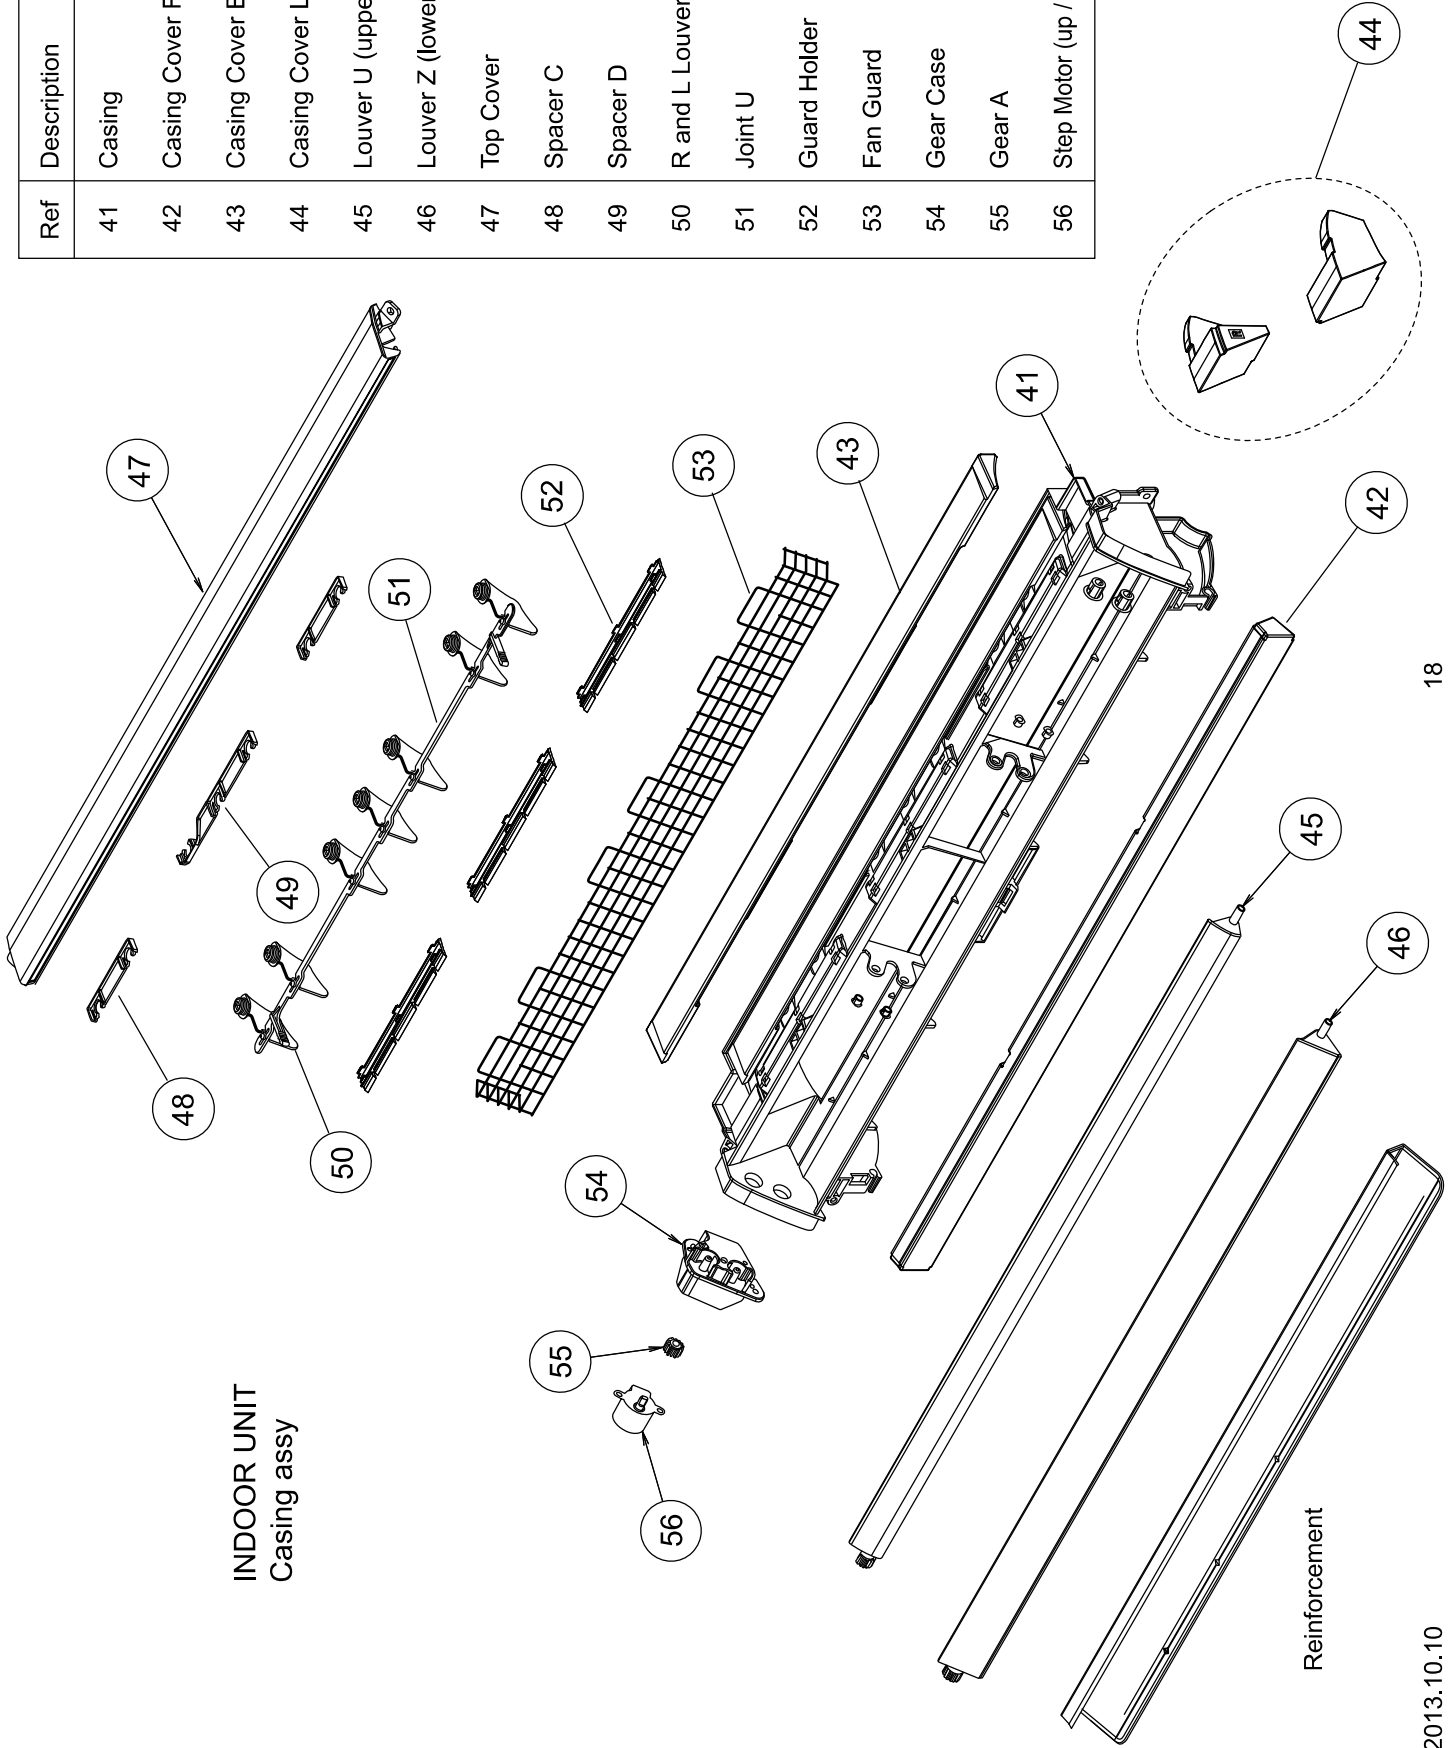

Ref	Description	Parts number
11	Control Cover	9316201026
12	Control Inner Cover	9316487017
13	Main PCB	9708532158
14	Control Box	9316200029
15	Terminal	9900385026
16	Pipe Thermistor	9900425012
17	Display Case	9316194014
18	Slide Switch Cover	9316267015
19	Display PCB	9707571042
20	Display Cover	9316191013
21	Thermistor Holder	9316192010
22	Motor Holder	9316195011
23	Bearing C Assy	9306628017
24	Crossflow Fan Assy	9312004034
25	Fan Motor, MFD-14TXAN	9602850013
26	Crossflow Fan B Assy	9316309012
27	Fan Motor, MFD-14SXAN	9602851010
28	Casing Assy	9316411012

INDOOR UNIT

Ref	Description	Parts number
31	Base	9316193017
32	Base Cover A	9316197015
33	Base Cover B	9316373013
34	Evaporator Total Assy	9316091023
35	Evaporator Holder	9316199019
36	Water Seal	9316271012

Ref	Description	Parts number
41	Casing	9316204010
42	Casing Cover F	9316308015
43	Casing Cover B	9316273016
44	Casing Cover LR	9316310018
45	Louver U (upper)	9316205017
46	Louver Z (lower)	9316206014
47	Top Cover	9316207011
48	Spacer C	9315281012
49	Spacer D	9315282019
50	R and L Louver U	9316208018
51	Joint U	9316209015
52	Guard Holder	9316210011
53	Fan Guard	9316211018
54	Gear Case	9316213012
55	Gear A	9309994003
56	Step Motor (up / down)	9900384043

Ref	Description	Parts number
61	Motor Step (Damper)	9900384050
62	Micro Switch (Limit Switch)	9900424015
63	Motor Step (Damper Lock Left)	9900384067
64	Limit Switch Cover	9316217010
65	Key Top	9316218017
66	Drain Cap	9316177017
67	Drain Hose Assy	9314147029
68	Drain Holder	9316384019
69	Drain Pan U	9316214019
70	Drain Cover F	9316274013
71	Drain Cover B	9316386013
72	Step Motor (Damper Lock Right)	9900384074
73	Damper	9316216013
74	Fan Guard Z	9316918009
75	R and L Louver Z	9316334014
76	Joint Z	9316335011
77	Spacer D	9315282019
78	Drain Pan Z	9316215016
79	Stopper	9316219014
80	Under Cover	9316374010