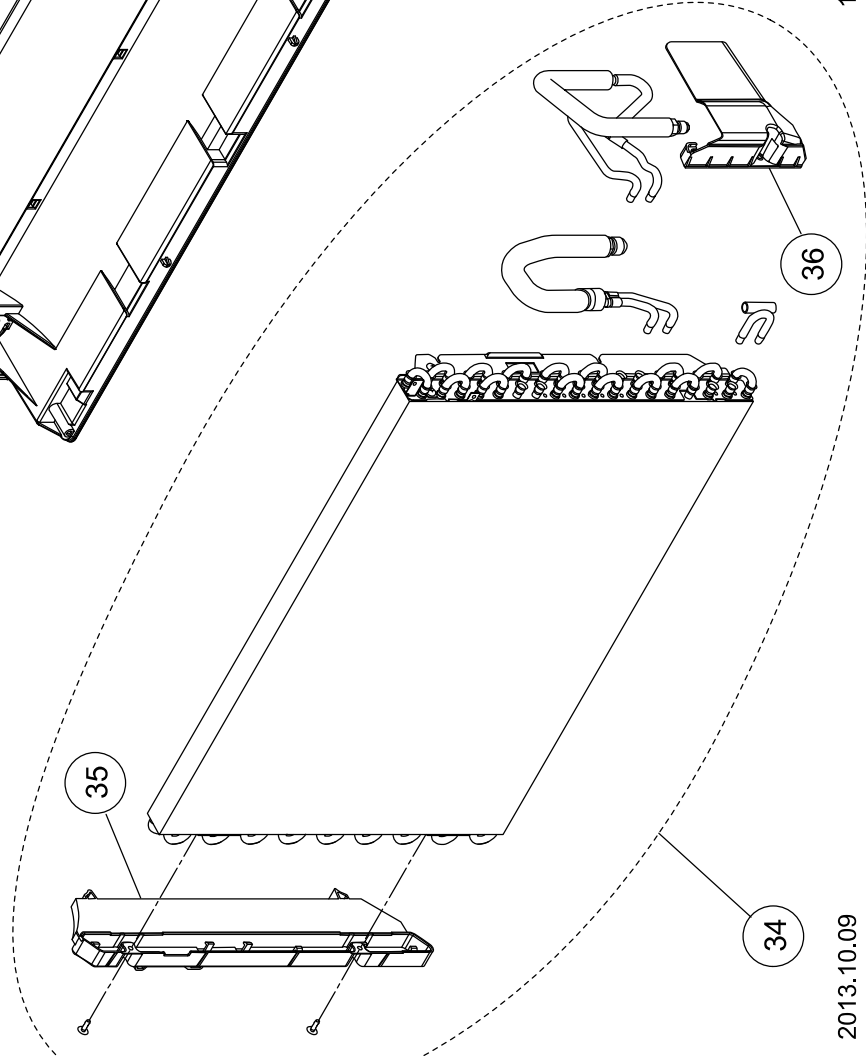

PARTS

INDOOR UNIT

Ref	Description	Parts number
1	Remote control	9320476007
2	Remote Control Holder	9318912005
3	Air Clean Filter Assy	9316474017
4	Air Filter	9316189027
5	Intake Grille Assy	9316418097
6	Rope Assy	9316458017
7	Front Panel	9316185012
8	Front Panel L	9316187016
9	Front Panel R	9316186019

Ref	Description	Parts number
11	Control Cover	9316201026
12	Control Inner Cover	9316487017
13	Main PCB	9708532158
14	Control Box	9316200029
15	Terminal	9900385026
16	Pipe Thermistor	9900425012
17	Display Case	9316194014
18	Slide Switch Cover	9316267015
19	Display PCB	9707571042
20	Display Cover	9316191013
21	Thermistor Holder	9316192010
22	Motor Holder	9316195011
23	Bearing C Assy	9306628017
24	Crossflow Fan Assy	9312004034
25	Fan Motor, MFD-14TXAN	9602850013
26	Crossflow Fan B Assy	9316309012
27	Fan Motor, MFD-14SXAN	9602851010
28	Casing Assy	9316411012

INDOOR UNIT

Ref	Description	Parts number
31	Base	9316193017
32	Base Cover A	9316197015
33	Base Cover B	9316373013
34	Evaporator Total Assy	9316091023
35	Evaporator Holder	9316199019
36	Water Seal	9316271012

Ref	Description	Parts number
41	Casing	9316204010
42	Casing Cover F	9316308015
43	Casing Cover B	9316273016
44	Casing Cover LR	9316310018
45	Louver U (upper)	9316205017
46	Louver Z (lower)	9316206014
47	Top Cover	9316207011
48	Spacer C	9315281012
49	Spacer D	9315282019
50	R and L Louver U	9316208018
51	Joint U	9316209015
52	Guard Holder	9316210011
53	Fan Guard	9316211018
54	Gear Case	9316213012
55	Gear A	9309994003
56	Step Motor (up / down)	9900384043