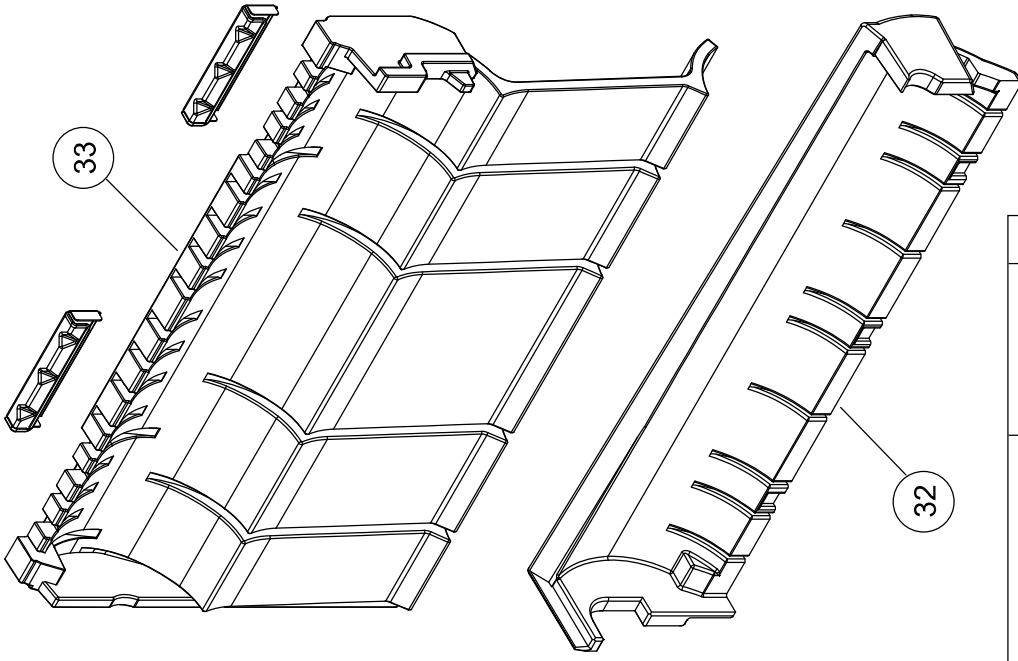

PARTS

INDOOR UNIT

Ref	Description	Parts number
1	Remote control	9320476007
2	Remote Control Holder	9318912005
3	Air Clean Filter Assy	9316474017
4	Air Filter	9316189027
5	Intake Grille Assy	9316418097
6	Rope Assy	9316458017
7	Front Panel	9316185012
8	Front Panel L	9316187016
9	Front Panel R	9316186019

Ref	Description	Parts number
11	Control Cover	9316201026
12	Control Inner Cover	9316487017
13	Main PCB	9708532158
14	Control Box	9316200029
15	Terminal	9900385026
16	Pipe Thermistor	9900425012
17	Display Case	9316194014
18	Slide Switch Cover	9316267015
19	Display PCB	9707571042
20	Display Cover	9316191013
21	Thermistor Holder	9316192010
22	Motor Holder	9316195011
23	Bearing C Assy	9306628017
24	Crossflow Fan Assy	9312004034
25	Fan Motor, MFD-14TXAN	9602850013
26	Crossflow Fan B Assy	9316309012
27	Fan Motor, MFD-14SXAN	9602851010
28	Casing Assy	9316411012

INDOOR UNIT

Ref	Description	Parts number
31	Base	9316193017
32	Base Cover A	9316197015
33	Base Cover B	9316373013
34	Evaporator Total Assy	9316091023
35	Evaporator Holder	9316199019
36	Water Seal	9316271012

Ref	Description	Parts number
41	Casing	9316204010
42	Casing Cover F	9316308015
43	Casing Cover B	9316273016
44	Casing Cover LR	9316310018
45	Louver U (upper)	9316205017
46	Louver Z (lower)	9316206014
47	Top Cover	9316207011
48	Spacer C	9315281012
49	Spacer D	9315282019
50	R and L Louver U	9316208018
51	Joint U	9316209015
52	Guard Holder	9316210011
53	Fan Guard	9316211018
54	Gear Case	9316213012
55	Gear A	9309994003
56	Step Motor (up / down)	9900384043