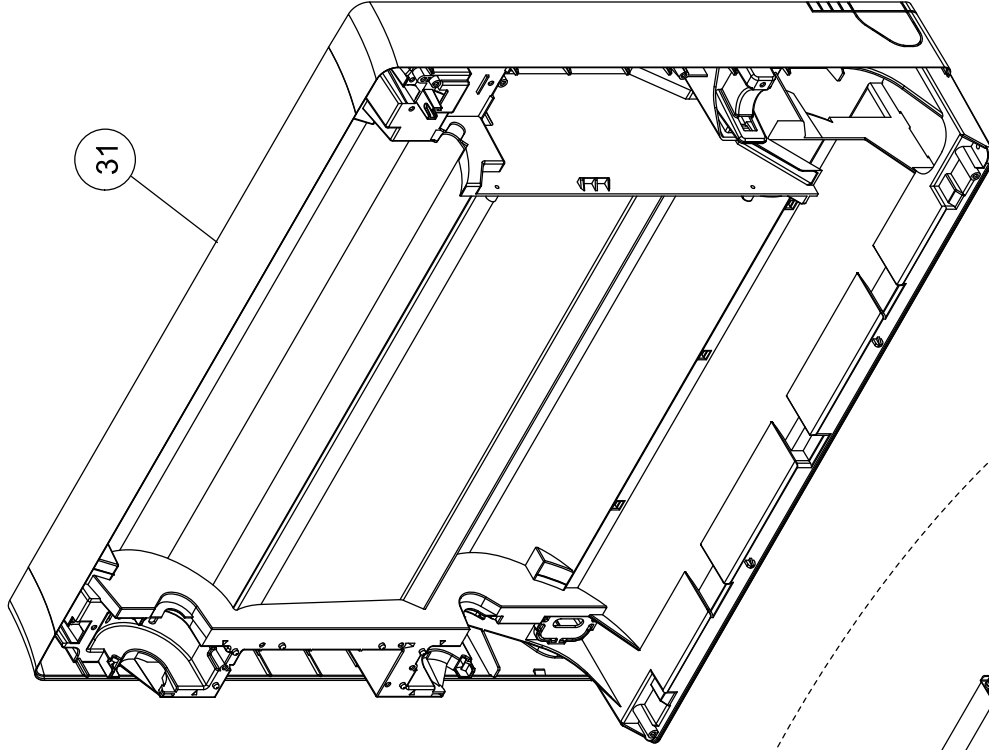

INDOOR UNIT

Ref	Description	Parts number
31	Base	9316193017
32	Base Cover A	9316197015
33	Base Cover B	9316373013
34	Evaporator Total Assy	9316091023
35	Evaporator Holder	9316199019
36	Water Seal	9316271012