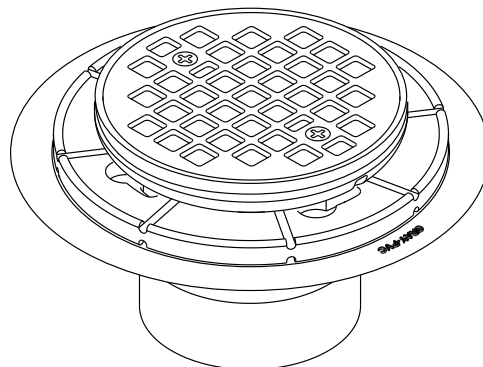

Features

- Removable round-shaped grid plate
- Reversible collar to accommodate a variety of tile thicknesses
- 2" and 3" PVC connection

Material

- Brass and PVC construction
- KOHLER finishes resist corrosion and tarnishing

Installation

- Through-the-floor tile-in installation

Recommended Products/Accessories

- K-23726 Drain treatment
- K-23723 Faucet cleaner

Codes/Standards

ASME A112.18.2/CSA B125.2

KOHLER[®] One-Year Limited Warranty

Collar with Threads Facing Down

Collar with Threads Facing Up

Technical Information

All product dimensions are nominal.

Notes

Install this product according to the installation instructions.