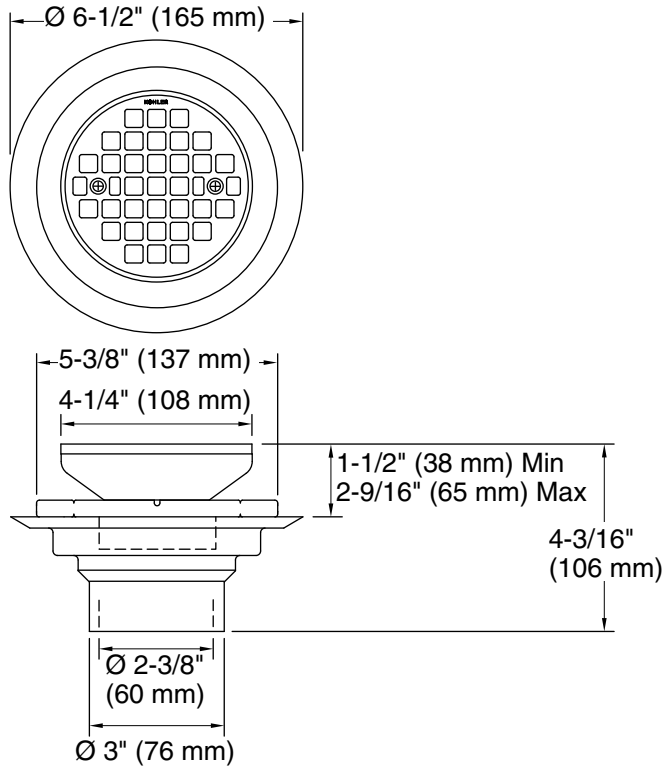

Features

- Removable round-shaped grid plate
- Reversible collar to accommodate a variety of tile thicknesses
- 2" and 3" PVC connection

Material

- Brass and PVC construction
- KOHLER finishes resist corrosion and tarnishing

Installation

- Through-the-floor tile-in installation

Recommended Products/Accessories

- K-23726 Drain treatment
- K-23723 Faucet cleaner

Codes/Standards

ASME A112.18.2/CSA B125.2

KOHLER[®] One-Year Limited Warranty

Collar with Threads Facing Down

Collar with Threads Facing Up

Technical Information

All product dimensions are nominal.

Notes

Install this product according to the installation instructions.