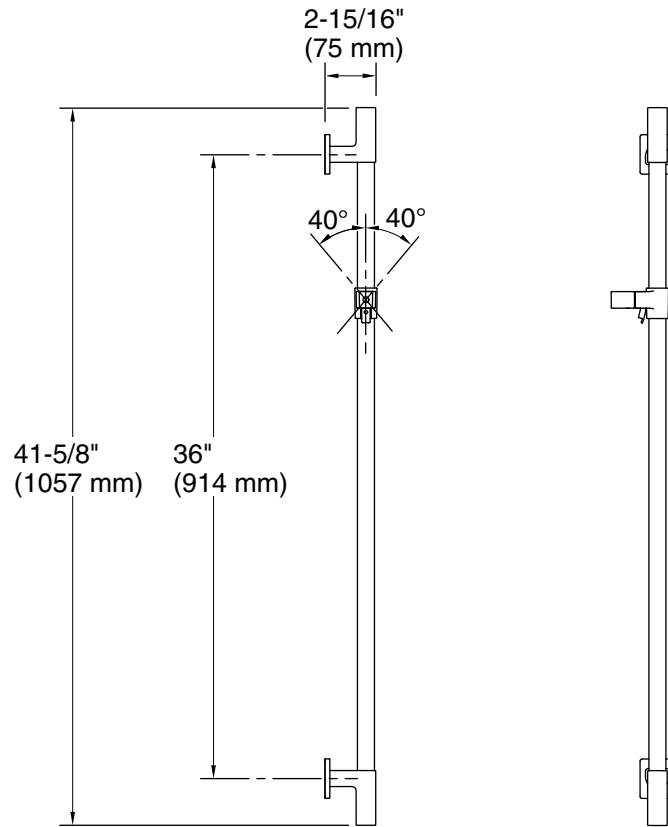

Technical Information

All product dimensions are nominal.

Notes

Install this product according to the installation guide.

ADA, CSA B651 compliant when installed to the specific requirements of these regulations.