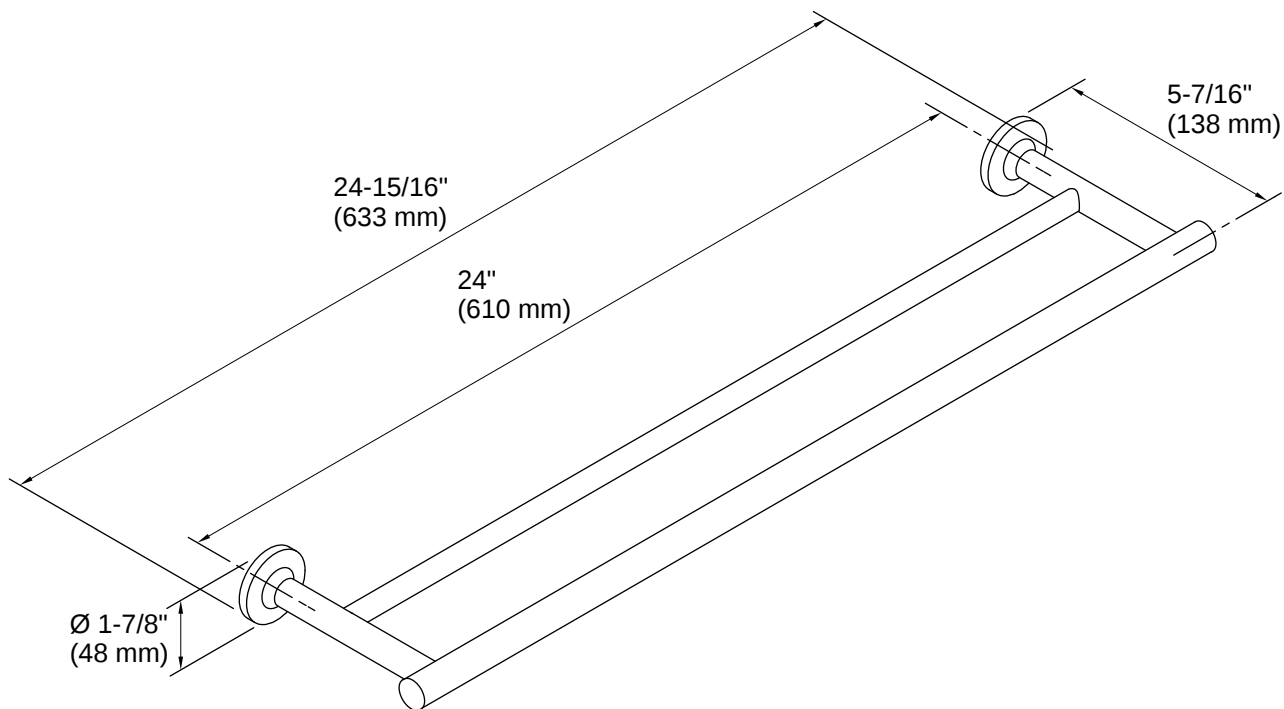

Installation

- Installation hardware and template included

Installation Notes

Install this product according to the installation instructions.

CAUTION: Risk of personal injury. Do not install these products in any area where they are likely to be used inadvertently as a grab bar or support bar. These products are not designed or intended for use as a grab bar or support bar.